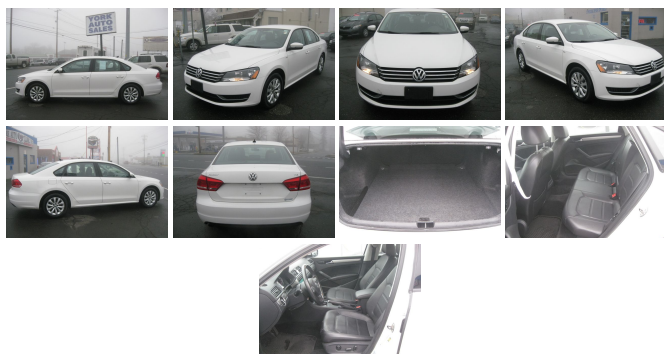

Specifications:

Year:	2014
VIN:	1VWAT7A39EC100453
Make:	Volkswagen
Stock:	100453
Model/Trim:	Passat Wolfsburg Ed
Condition:	Pre-Owned
Body:	Sedan
Exterior:	Candy White
Engine:	Engine: 1.8L 4-Cylinder DOHC
Interior:	Titan Black Leather
Mileage:	99,238
Drivetrain:	Front Wheel Drive
Economy:	City 24 / Highway 34

One owner, 4cyl with all power options!