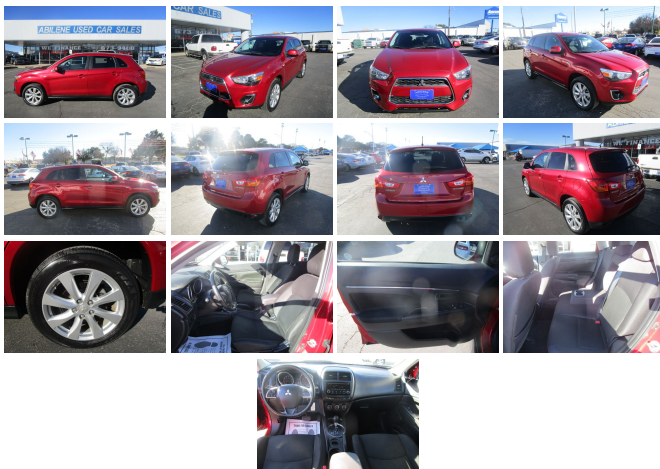

2015 Mitsubishi Outlander Sport ES

View this car on our website at abileneusedcarsales.com/6563763/ebrochure

Our Price **\$0**

Specifications:

Year:	2015
VIN:	4A4AP3AU3FE019343
Make:	Mitsubishi
Stock:	019343
Model/Trim:	Outlander Sport ES
Condition:	Pre-Owned
Body:	SUV
Exterior:	RED
Engine:	Engine: 2.0L MIVEC DOHC I-4
Interior:	Gray Cloth
Mileage:	57,506
Drivetrain:	Front Wheel Drive
Economy:	City 25 / Highway 32

All Listed features may not be accurate on used vehicles

Abilene Used Car Sales is a used car dealership in Abilene Texas that has been around for over 25 years. We carry a great selection of used cars as well as used trucks, vans, SUVs and crossover vehicles. As a Buy Here Pay Here auto dealer we can get you approved and on the road today. Bad Credit? No Credit? No Problem! Let our in-house auto financing staff help you find the pre-owned vehicle that fits your style and fits your budget. Here at Abilene Used Car Sales we feel that we offer the best deals on the best used Cars in the Big Country. All of our vehicles come with a 12 month 12,000 mile limited drivetrain and A/C warranty after undergoing an extremely rigorous inspection before we put the Abilene Used Car Sales name on any Car, Truck, SUV or Van. So what are you waiting for, come on down to 2150 North 1st Street Abilene Texas 79603 today and see why we are the best Buy Here Pay Here dealer in Abilene TX.