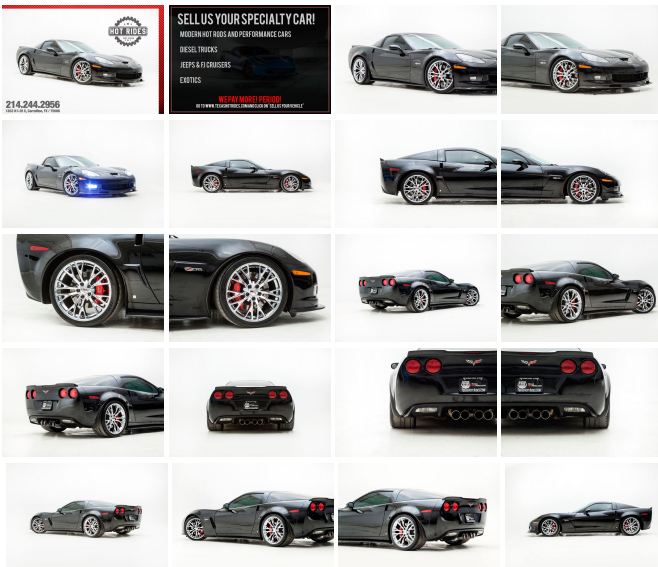

2007 Chevrolet Corvette Z06 Supercharged Heads/Cam

View this car on our website at texashotrides.com/6563519/ebrochure

214.244.2956
1833 N I-35 E, Carrollton, TX / 75006

Our Price **\$34,991**

Specifications:

Year:	2007
VIN:	1G1YY26E675138321
Make:	Chevrolet
Stock:	1218231
Model/Trim:	Corvette Z06 Supercharged Heads/Cam
Condition:	Pre-Owned
Body:	Coupe
Exterior:	Black
Engine:	ENGINE, 7.0L (427 CI) LS7 V8 SFI
Interior:	Black Leather
Transmission:	TRANSMISSION, 6-SPEED MANUAL, SHORT-THROW
Mileage:	50,720
Drivetrain:	Rear Wheel Drive
Economy:	City 16 / Highway 26

2007 CHEVROLET CORVETTE Z06 IN BEAUTIFUL BLACK!

When you think of a true American muscle car the first thing that comes to mind is the Chevrolet Corvette. With heritage dating back to 1953 and an unbreakable reputation for luxury and power the Corvette is truly a one of a kind sports car that is sure to please anyone and is respected in every aspect of the automobile world. Sleek looks and jaw-dropping performance; this Corvette doesn't fall short in any category!

+MORE!!!

BEAUTIFUL GLOSSY BLACK EXTERIOR

LUXURIOUS BLACK & TITANIUM LEATHER INTERIOR

POWERFUL SUPERCHARGED LS7 V8 ENGINE

SMOOTH 6-SPEED MANUAL TRANSMISSION

NAVIGATION

2LZ TRIM LEVEL

NAVIGATION