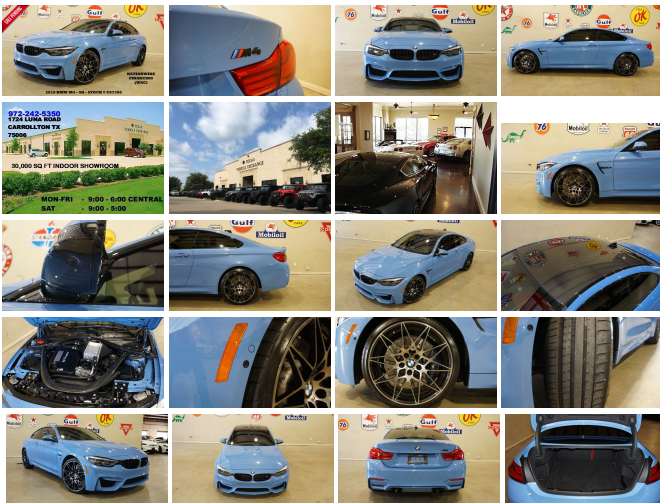

## 2018 BMW M4 Coupe MSRP 81K,HUD,NAV,F&TOP CAM,HTD LTH,20'S,9K!

View this car on our website at [tveauto.com/6563500/ebrochure](http://tveauto.com/6563500/ebrochure)

Our Price **\$60,900**

### Specifications:

<b>Year:</b>	2018
<b>VIN:</b>	WBS4Y9C53JAC87380
<b>Make:</b>	BMW
<b>Stock:</b>	C87380
<b>Model/Trim:</b>	M4 Coupe MSRP 81K,HUD,NAV,F&TOP CAM,HTD LTH,20'S,9K!
<b>Condition:</b>	Pre-Owned
<b>Body:</b>	Coupe
<b>Exterior:</b>	Yas Marina Blue Metallic
<b>Engine:</b>	Engine: 3.0L 6-Cylinder TwinPower Turbo w/o ZCP-inc: automatic start/stop function w/ZCP-inc: automatic start/stop function with 444 HP
<b>Interior:</b>	Sakhir Orange/Black Leather
<b>Transmission:</b>	TRANSMISSION: 7-SPEED M-DOUBLE CLUTCH W/DRIVELOGIC
<b>Mileage:</b>	9,952
<b>Drivetrain:</b>	Rear Wheel Drive
<b>Economy:</b>	City 17 / Highway 24

NATION WIDE FINANCING

SUBMIT CREDIT APP [WWW.TVEAUTO.COM](http://WWW.TVEAUTO.COM)

OR CALL 972-242-5350

2018 BMW M4 COUPE, 3.0L I6 TWIN POWER  
TURBO ENGINE, M DOUBLE CLUTCH  
TRANSMISSION, ONLY 9K, YAS MARINA  
BLUE METALLIC W/SAKHIR ORANGE  
LEATHER INTERIOR, CARFAX REPORTS 1  
OWNER NO ACCIDENTS, APPEARS TO BE A  
NON-SMOKER, COMPETITION PACKAGE,  
EXECUTIVE PACKAGE, PUSH BUTTON  
START, FRONT & REAR PARK DISTANCE  
SENSORS. HEAD-UP DISPLAY. CARBON