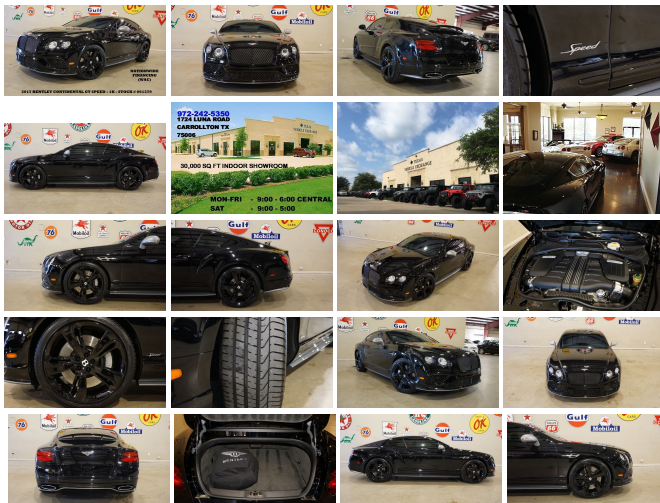

2017 Bentley Continental GT Speed MSRP 261K, BLACK EDITION, 1K, WE FINANCE

View this car on our website at tveauto.com/6563499/ebrochure

Our Price **\$189,900**

Specifications:

Year:	2017
VIN:	SCBFY7ZA7HC061379
Make:	Bentley
Stock:	061379
Model/Trim:	Continental GT Speed MSRP 261K, BLACK EDITION, 1K, WE FINANCE
Condition:	Pre-Owned
Body:	Coupe
Exterior:	Beluga
Interior:	Beluga Leather
Mileage:	1,444
Drivetrain:	All Wheel Drive
Economy:	City 12 / Highway 21

NATION WIDE FINANCING

SUBMIT CREDIT APP WWW.TVEAUTO.COM

OR CALL 972-242-5350

2017 BENTLEY CONTINENTAL GT SPEED AWD, 6.0L TWIN TURBOCHARGED W12 ENGINE, 8 SPEED ZF AUTOMATIC TRANSMISSION, ONLY 1K, BELUGA W/BELUGA LEATHER INTERIOR, CARFAX REPORTS 1 OWNER NO ACCIDENTS, APPEARS TO BE A NON-SMOKER, PUSH BUTTON START, FRONT & REAR PARK DISTANCE SENSORS, NAVIGATION, BACK-UP CAMERA, SOFT CLOSE DOORS, POWER WINDOWS, POWER DOOR LOCKS, POWER FOLDING HEATED MIRRORS WITH TURN SIGNALS, POWER TILT/TELESCOPE STEERING WHEEL WITH AUDIO & CRUISE CONTROLS

2017 Bentley Continental GT Speed MSRP 261K, BLACK EDITION, 1K, WE FINANCE

Texas Vehicle Exchange - 972-242-5350 - View this car on our website at veauto.com/6563499/ebrochure

Vehicle History Report : as Of 01/22/2019