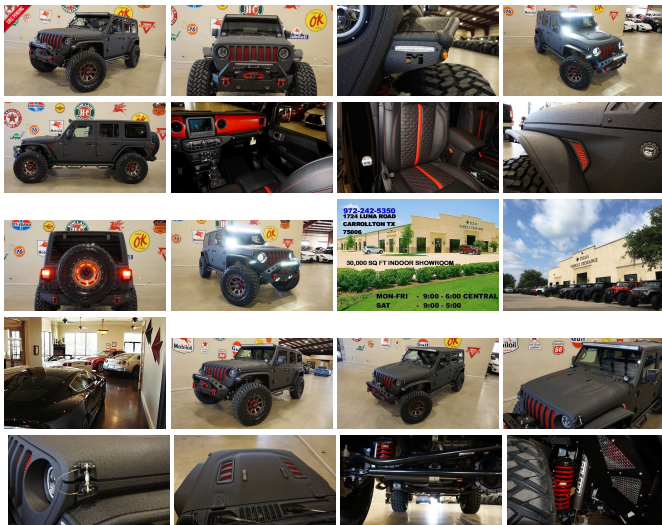

2019 Jeep Wrangler JL Unlimited Sport 4X4 DUPONT KEVLAR,LIFTED,LED'S,KMC 20'S

View this car on our website at tveauto.com/6563498/ebrochure

Our Price **\$69,900**

Specifications:

Year:	2019
VIN:	1C4HJXDG4KW526406
Make:	Jeep
Stock:	526406
Model/Trim:	Wrangler JL Unlimited Sport 4X4 DUPONT KEVLAR,LIFTED,LED'S,KMC 20'S
Condition:	Pre-Owned
Body:	SUV
Exterior:	Black
Engine:	ENGINE: 3.6L V6 24V VVT UPG I W/ESS
Interior:	Black Leather
Transmission:	TRANSMISSION: 8-SPEED AUTOMATIC (850RE)
Mileage:	67
Drivetrain:	4 Wheel Drive
Economy:	City 17 / Highway 23

NATION WIDE FINANCING

SUBMIT CREDIT APP WWW.TVEAUTO.COM

OR CALL 972-242-5350

"RAPTOR BLACK EDITION"

CUSTOM BUILT **KEVLAR** 2019 JEEP
WRANGLER JL UNLIMITED SPORT 4X4
WITH 24S PACKAGE

UPGRADES INCLUDE:

- * RAPTOR BLACK KEVLAR COATING WITH RED ACCENTS
- * CUSTOM ALEA BLACK LEATHER WITH RED STITCHING
- * HEATED FRONT SEATS
- * FACTORY REMOTE START
- * CONVENIENCE GROUP
- * FACTORY 7.0 INCH TOUCH SCREEN WITH AM/FM/SIRIUS STEREO & ALPINE PREMIUM AUDIO SYSTEM
- * FACTORY BACK-UP CAMERA
- * U-CONNECT
- * DV8 OFF ROAD FS-25 STUBBY FRONT BUMPER WITH LED LIGHT BAR & LED FOGLIGHTS
- * FRONT D-RINGS & ISOLATORS (RED)
- * SMITTYBILT NEW GEN II "X20" 10,000 LB WATERPROOF AND WIRELESS CONTROL WINCH WITH SYNTHETIC ROPE
- * FACTORY 55 PROLINK (BLACK)
- * QUAKE LED HEADLIGHTS
- * FACTORY MESH GRILLE PAINTED RED
- * MOPAR 10TH ANNIVERSARY RUBICON POWER DOME HOOD
- * DRAKE OFF ROAD HOOD LATCHES
- * METALCLOAK'S JL OVERLAND FENDERS
- * DV8 OFF ROAD FRONT & REAR INNER FENDERS
- * RUBICON EXPRESS 2.5" LIFT KIT WITH TERAFLEX FALCON SHOCKS
- * TEREFLEX FALCON STABILIZER KIT
- * SUSPENSION PARTS (PAINTED RED)
- * MOPAR AUXILIARY SWITCH BANK KIT