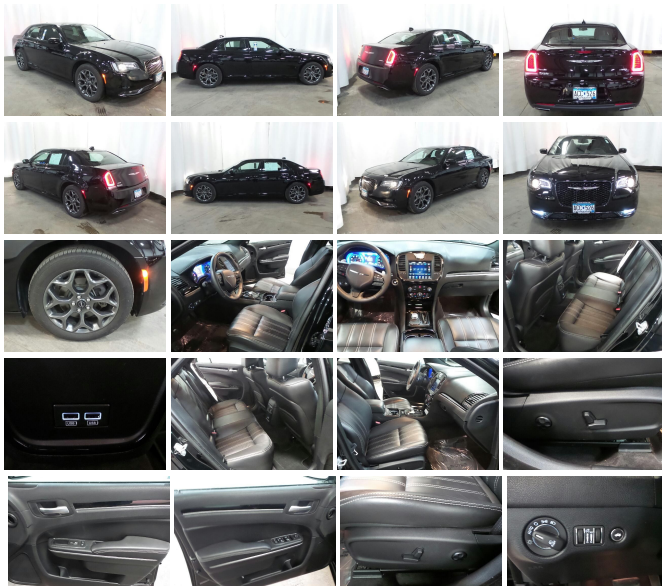

2018 Chrysler 300 300S

Victoria Auto Sales - 952-564-6165 - View this car on our website at victoriaautosales.com/6562214/ebrochure