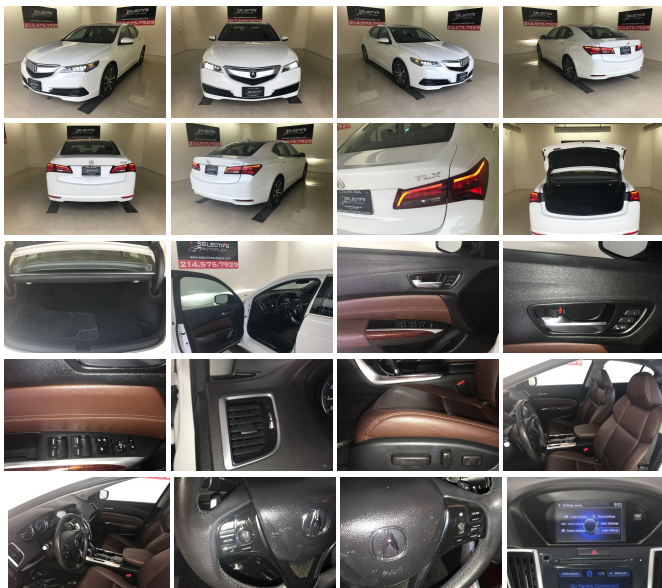

2015 Acura TLX 8-Spd DCT

View this car on our website at selectiveautoplex.com/6562073/ebrochure

Our Price **\$16,890**

Specifications:

Year:	2015
VIN:	19UUB1F39FA004023
Make:	Acura
Stock:	PFA004023
Model/Trim:	TLX 8-Spd DCT
Condition:	Pre-Owned
Body:	Sedan
Exterior:	Bellanova White Pearl
Engine:	Engine: 2.4L DOHC 16-Valve VTEC 4-Cylinder
Interior:	Espresso Leather
Mileage:	50,088
Drivetrain:	Front Wheel Drive
Economy:	City 24 / Highway 35

SUNROOF *BACKUP CAMERA* *HEATED SEATS*

Bluetooth,Leather Seats,Backup Camera,Sunroof/Moonroof,Alloy Wheels

Selective Autoplex offers only the very best used cars, trucks, and SUVs in the Addison area. Give us a call at 214-575-7929 or stop by and visit us at 15510 Midway Rd, Addison, TX 75001.