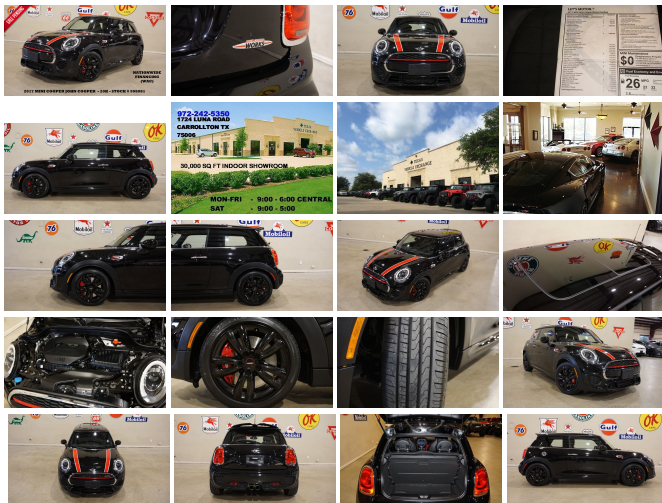

2017 MINI Hardtop John Cooper Works HUD,PANO ROOF,NAV,HTD LTH,20K

View this car on our website at tveauto.com/6561932/ebrochure

Our Price **\$26,900**

Specifications:

Year:	2017
VIN:	WMWXM9C58HT998081
Make:	MINI
Stock:	998081
Model/Trim:	Hardtop John Cooper Works HUD,PANO ROOF,NAV,HTD LTH,20K
Condition:	Pre-Owned
Body:	Coupe
Exterior:	Midnight Black Metallic
Engine:	Engine: 2.0L 16V Twin Power Turbo
Interior:	Carbon Black Suede/Leather
Transmission:	TRANSMISSION: 6-SPEED MANUAL
Mileage:	20,392
Drivetrain:	Front Wheel Drive
Economy:	City 23 / Highway 32

NATION WIDE FINANCING

SUBMIT CREDIT APP WWW.TVEAUTO.COM

OR CALL 972-242-5350

2017 MINI COOPER JOHN COOPER WORKS
HARDTOP FWD, 2.0L TWIN POWER TURBO
I4 ENGINE, 6 SPEED
MANUAL TRANSMISSION, ONLY 20K,
MIDNIGHT BLACK METALLIC W/CARBON
BLACK DINAMICA & LEATHER
INTERIOR, CARFAX REPORTS 1 OWNER NO
ACCIDENTS, APPEARS TO BE A NON-
SMOKER, COLD WEATHER PACKAGE,
PREMIUM PACKAGE, TECHNOLOGY
PACKAGE, HEAD-UP DISPLAY, PANORAMIC
SUNROOF, NAVIGATION, BACK-UP
CAMERA, POWER WINDOWS, POWER

CAMERA, POWER WINDOWS, POWER DOOR LOCKS, POWER FOLDING MIRRORS, TILT/TELESCOPE STEERING WHEEL WITH AUDIO & CRUISE CONTROLS, HEATED FRONT BUCKET SEATS WITH MANUAL ADJUSTMENTS, DTC CONTROL, GREEN/MID/SPORT DRIVING MODE CONTROL, ICE COLD A/C, DUAL CLIMATE CONTROL, HARMAN/KARDON HD AM/FM STEREO, BLUETOOTH, SELF DIMMING REAR VIEW MIRROR, DUAL LIGHTED VANITY MIRRORS, CARGO COVER, REAR SPOILER, REAR PARK DISTANCE SENSORS, FLOOR MATS, OWNER'S MANUAL, 2 KEYS/2 REMOTES, 17IN BLACK JOHN COOPER WORKS WHEELS, FRONT TIRES ARE PIRELLI 205/45R/17 WITH APPROX 90% TREAD LIFE REMAINING, REAR TIRES ARE PIRELLI 205/45R/17 WITH APPROX 90% TREAD LIFE REMAINING. RUNS AND DRIVES GREAT. GIVE US A CALL @ 972-242-5350 OR STOP BY FOR A TEST DRIVE. 1724 LUNA RD IN CARROLLTON - 2 MILES NORTH OF 635. CLICK ON CARFAX ICON TO VIEW A FULL REPORT AT NO COST TO YOU.