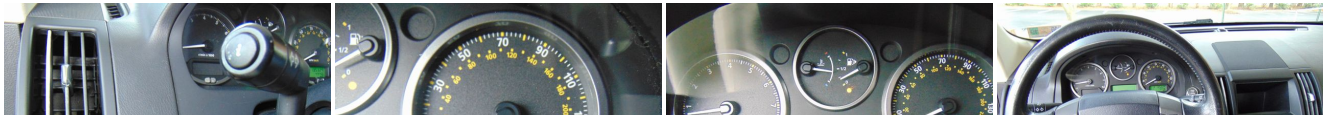

Specifications:

Year:	2009
VIN:	SALFR24NX9H138489
Make:	Land Rover
Stock:	138489
Model/Trim:	LR2 HSE
Condition:	Pre-Owned
Body:	SUV
Exterior:	BLUE
Engine:	3.2L 24-valve DOHC VVT I6 engine
Interior:	Leather
Mileage:	135,319
Drivetrain:	All Wheel Drive
Economy:	City 15 / Highway 22

Vehicle Description

Welcome to Leesburg Auto Import, the home of the best used cars in the east coast. We pride ourselves on our competitive and unbeatable prices. We buy cars and accept trade in.