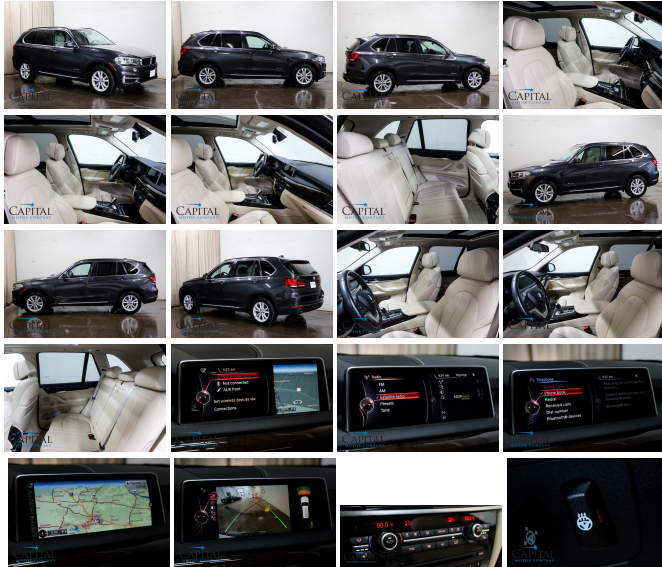

2833 Alpine Rd
Eau Claire, Wisconsin
54703

2015 BMW X5 xDrive35d AWD Clean Diesel w/Head-Up Display, Navigation, Heated F/R Seats & Panoramic Moonroof

Steve Allingham

View this car on our website at capitalmotorcompany.com/6561398/ebrochure

Your Price **\$32,950**

Retail Value **~~\$33,844~~**

Specifications:

Year: 2015
VIN: 5UXKS4C56F0J99483
Make: BMW
Stock: 4612
Model/Trim: X5 xDrive35d AWD Clean Diesel w/Head-Up Display, Navigation, Heated F/R Seats & Panoramic Moonroof
Condition: Pre-Owned
Body: SUV
Exterior: Dark Graphite Metallic
Engine: 3.0L Inline 6-Cylinder Clean Diesel
Interior: Canberra Beige
Transmission: 8-Speed Automatic
Mileage: 54,271
Drivetrain: All Wheel Drive
Economy: City 24 / Highway 31

COMING SOON...

Thank you for your interest in this 2015 BMW X5 xDrive35d AWD Clean Diesel Luxury SUV with Navigation, Rear-View Camera, Head-Up Display, Heated Steering Wheel, Heated Front and Rear Seats, Comfort Seat Package, Panoramic Glass Roof, 4-Zone Automatic Climate Controls, Comfort Access Keyless Entry and Push-Button Start and the Hi-Fi Sound System with a Built-In Music Hard Drive, Satellite Radio, Aux/USB Inputs and Bluetooth Streaming Audio! It has just arrived at our showroom and has not yet completed our entire pre-sale process. We will have a full description and photos very shortly. If you would like more information or would like to come see the vehicle, please call us at (715) 833-2020.

...

Our Location :

2015 BMW X5 xDrive35d AWD Clean Diesel w/Head-Up Display, Navigation, Heated F/R Seats & Panoramic Moonroof
Capital Motor Company - - View this car on our website at capitalmotorcompany.com/6561398/ebrochure