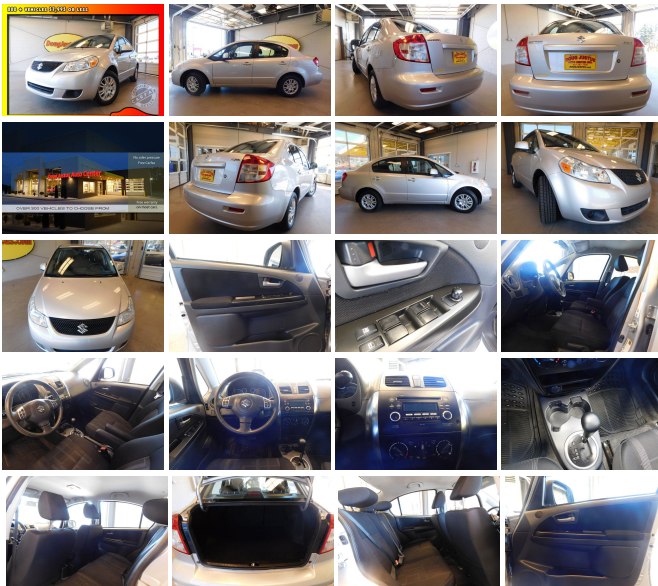

2012 Suzuki SX4 LE

View this car on our website at dougjustus.com/6560435/ebrochure

Our Price **\$6,450**

Specifications:

Year:	2012
VIN:	JS2YC5A38C6304152
Make:	Suzuki
Stock:	S04152
Model/Trim:	SX4 LE
Condition:	Pre-Owned
Body:	Sedan
Exterior:	SILVER
Engine:	2.0L DOHC MPFI 16-valve I4 engine
Interior:	Black Cloth
Mileage:	60,647
Drivetrain:	Front Wheel Drive
Economy:	City 23 / Highway 33

Free 30-Days or 1000 miles limited Powertrain Warranty. Visit our website for more details.

Automatic 2.0L 4-cyl 2012 Suzuki SX4 LE gets up to 33 MPG hwy. This vehicle comes equipped with cloth interior, power locks, power mirrors, power steering, power windows, and many more features. Visit www.dougjustus.com, call: *865-281-1540*, or text: *865-214-0010* for more info.

2012 Suzuki SX4 LE

Doug Justus Auto Center Inc - (865)281-1540 - View this car on our website at dougjustus.com/6560435/ebrochure

Vehicle History Report : as Of 01/22/2019

 Snapshot

2012 SUZUKI SX4 LE

	Accident reported: airbag deployed
	4 Previous owners
	8 Service history records
	Types of owners: Rental, Personal
	Last owned in Tennessee
	60,647 Last reported odometer reading

Exterior

- 15" steel wheels w/covers- P195/65R15 all-season tires
- Multi reflector jewel type headlamps (2011)- Pwr body colored mirrors
- Intermittent wipers

Safety

- Front bucket seats- Cloth seat trim- Fold-away front center armrest
- 60/40 split folding rear seat- Tilt steering wheel- Pwr windows- Pwr door locks
- Air conditioning- Rear window defroster (2011)- 12V auxiliary pwr outlet (2011)
- Dual sun visors (2011)