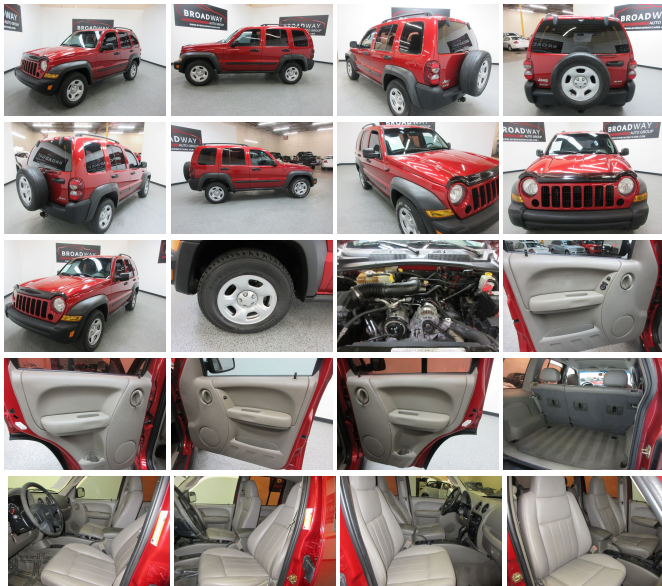

## 2006 Jeep Liberty Sport

View this car on our website at [mybroadwaycars.com/6560055/ebrochure](http://mybroadwaycars.com/6560055/ebrochure)

Our Price **\$4,490**

Retail Value **\$5,450**

### Specifications:

<b>Year:</b>	2006
<b>VIN:</b>	1J4GK48K46W173221
<b>Make:</b>	Jeep
<b>Stock:</b>	173221
<b>Model/Trim:</b>	Liberty Sport
<b>Condition:</b>	Pre-Owned
<b>Body:</b>	SUV
<b>Exterior:</b>	Inferno Red Crystal Pearl
<b>Engine:</b>	3.7L V6 ENGINE
<b>Interior:</b>	Khaki Leather
<b>Transmission:</b>	4-SPEED AUTOMATIC TRANSMISSION
<b>Mileage:</b>	138,000
<b>Drivetrain:</b>	Rear Wheel Drive
<b>Economy:</b>	City 17 / Highway 22

CASH CORRAL SPECIAL!!! 2006 JEEP LIBERTY IN INFERNO RED CRYSTAL METALLIC WITH KHAKI LEATHER INTERIOR!!! VERY WELL EQUIPPED WITH A 3.7 LITER V6 ENGINE, AUTOMATIC TRANSMISSION, AIR CONDITIONING, ALL POWER OPTIONS, PREMIUM SOUND WITH CD/XM, AND ONLY 138K MILES!!!! CALL TODAY BEFORE THIS AFFORDABLE SUV GETS AWAY!! BROADWAY AUTO GROUP.....THE LEADER IN PRE-OWNED QUALITY VEHICLES!!