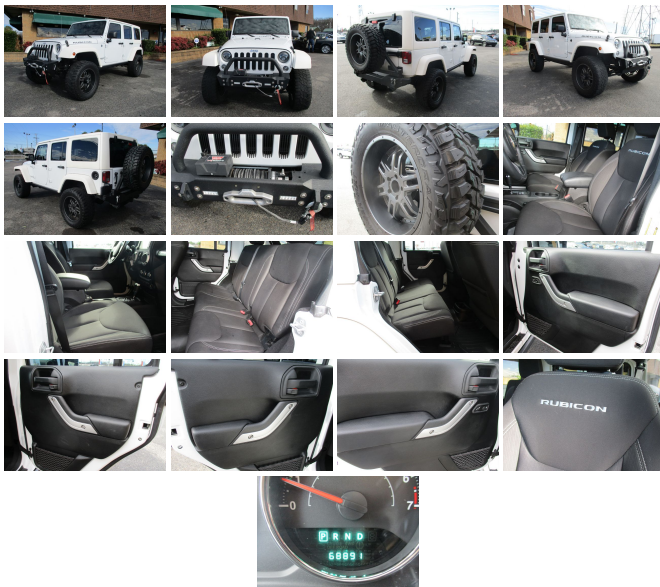

# 2014 Jeep Wrangler Unlimited Rubicon

**VIRGIL EDWARDS 901365-0760**

View this car on our website at [peckdaniel.com/6558950/ebrochure](http://peckdaniel.com/6558950/ebrochure)

Our Price **\$29,900**

## Specifications:

<b>Year:</b>	2014
<b>VIN:</b>	1C4BJWFG5EL244228
<b>Make:</b>	Jeep
<b>Model/Trim:</b>	Wrangler Unlimited Rubicon
<b>Condition:</b>	Pre-Owned
<b>Body:</b>	SUV
<b>Exterior:</b>	Bright White Clearcoat
<b>Engine:</b>	ENGINE: 3.6L V6 24V VVT
<b>Interior:</b>	-
<b>Mileage:</b>	68,891
<b>Drivetrain:</b>	4 Wheel Drive
<b>Economy:</b>	City 16 / Highway 20

## Vehicle History Report : as Of 01/20/2019

 Snapshot

2014 JEEP WRANGLER UNLIMITED RUBICON

	Accident reported: minor damage
	2 Previous owners
	At least 1 open recall
	6 Service history records
	Last owned in Tennessee
	68,874 Last reported odometer reading