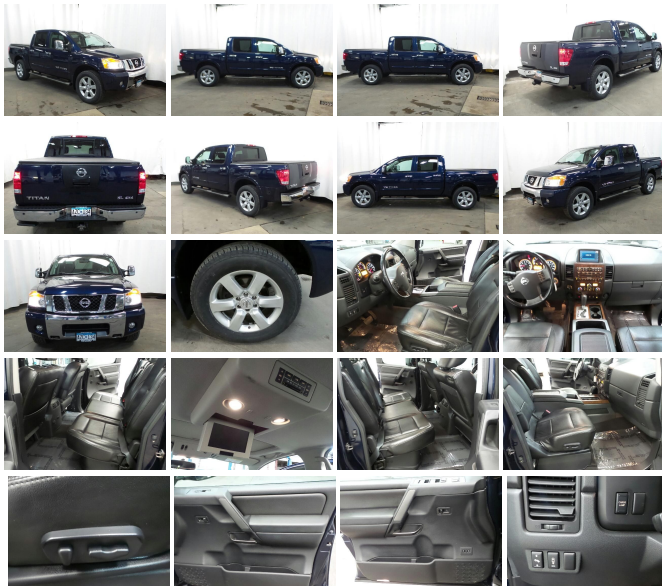

Our Price **$18,888**

Specifications:

Year: 2011
VIN: 1N6AA0EC8BN300473
Make: Nissan
Stock: V17441
Model/Trim: Titan SL
Condition: Pre-Owned
Body: Pickup Truck
Exterior: Navy Blue
Engine: 5.6L DOHC 32-valve V8 engine
Interior: Charcoal Leather
Mileage: 100,520
Drivetrain: 4 Wheel Drive
Economy: City 12 / Highway 17

Excellent Condition! ALL 4 NEW TIRES! Sunroof, Navigation, Heated Leather Seats, DVD Entertainment System, 4x4, Rear Air, Premium Sound System, Alloy Wheels, [K04] SL MAX UTILITY PKG, [U01] SL TECHNOLOGY PKG, Bed Liner AND MORE!

KEY FEATURES INCLUDE

Leather Seats, 4x4, Rear Air, Heated Driver Seat, Premium Sound System, Satellite Radio, Bluetooth, Multi-CD Changer, Trailer Hitch, Aluminum Wheels, Dual Zone A/C, Fourth Passenger Door, Heated Seats, Heated Leather Seats. MP3 Player, Rear Seat Audio Controls, Keyless Entry, Privacy Glass.

OPTION PACKAGES

SL TECHNOLOGY PKG Pwr sliding glass moonroof, Nissan navigation system, flip-down 8" LCD display, DVD player with remote & RCA input, wireless headsets *Navigation system removes compass in rearview mirror*, SL MAX UTILITY PKG step rails, lower final gear ratio (3.36), HD battery, pwr heated extending tow mirrors. Nissan SL with Navy Blue exterior and Charcoal interior features a 8 Cylinder Engine with 317 HP at 5200 RPM*. 125-Point Inspection and Reconditioning, Local Trade, New Tires.

EXPERTS ARE SAYING

Edmunds.com's review says "Spacious and functional cabin; powerful engines; sporty dynamics."

VISIT US TODAY