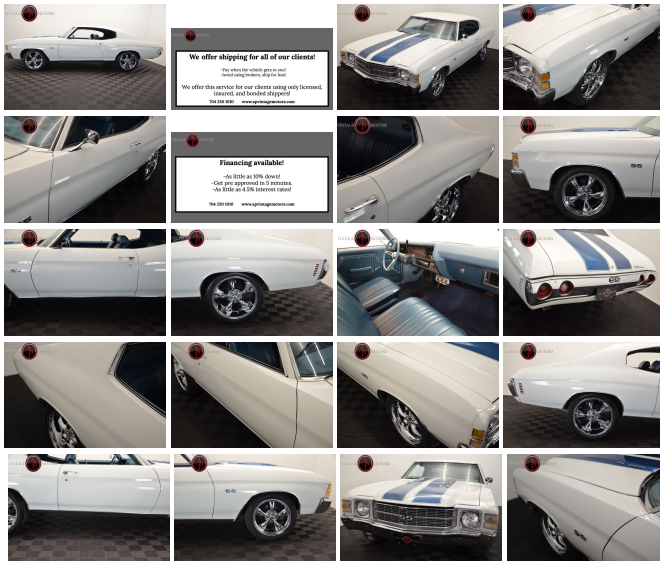

-Air conditioning.

INTERIOR:

-New interior.

-Aftermarket mechanical gauges.

-Bucket seats.

EXTERIOR:

-SS Tribute.

-Cowl hood.

-Repainted in base coat clear White with Blue SS stripes.

-Brand new staggered wheel set.

DISCLOSURES:

-See pictures.

CALL TODAY FOR QUESTIONS OR ADDITIONAL PICTURES! 704
230 1010

DEPOSITS:

DEPOSITS TO PURCHASE VEHICLE/S IS \$500, UPON PAYMENT OF THE \$500 THE VEHICLE WILL BE HELD FOR 72 HOURS PENDING FINAL PAYMENT. DEPOSITS ARE NON-REFUNDABLE. INSPECTIONS AND OR PRE APPROVAL FOR FINANCING SHOULD BE PERFORMED PRIOR TO PUTTING A DEPOSIT DOWN ON A VEHICLE. INSPECTION OR DENIAL RESULTING IN NOT PURCHASING THE VEHICLE/S DOES NOT WARRANT REFUND OF DEPOSIT. A \$299.00 DOCUMENT FEE WILL BE ADDED TO ALL SALES TO COVER COSTS OF CHARGES IMPOSED BY FEDERAL AND NORTH CAROLINA DMV. ALL SALES WILL HAVE A \$299 ADMINISTRATION FEE. THIS WILL ALLOW US TO PUT A TEMPORARY TAG ON YOUR VEHICLE.