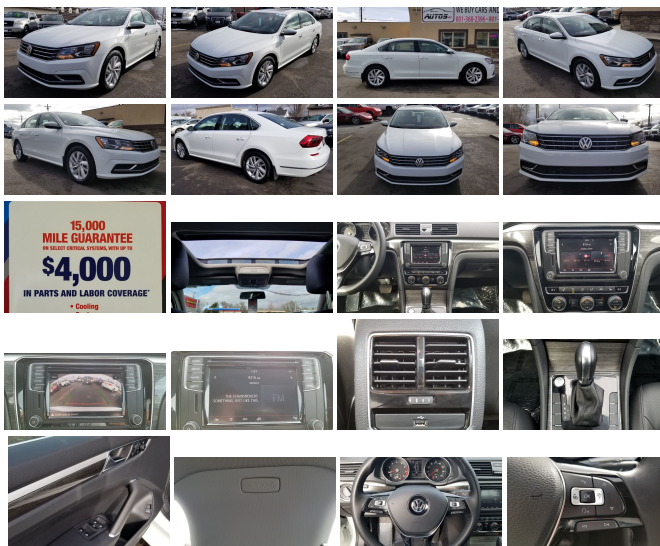

2018 Volkswagen Passat 2.0T SE

Eric Autos Inc (888) 629-9990

View this car on our website at autosincutah.com/6555403/ebrochure

Our Price **\$16,995**

Specifications:

Year:	2018
VIN:	1VWBA7A34JC018490
Make:	Volkswagen
Stock:	1809
Model/Trim:	Passat 2.0T SE
Condition:	Pre-Owned
Body:	Sedan
Exterior:	Pure White
Engine:	Engine: 2.0L TSI 174 HP 16V Turbo 4-Cylinder -inc: direct injection
Interior:	Moonrock Gray w/Quartz Leather
Mileage:	12,025
Drivetrain:	Front Wheel Drive
Economy:	City 25 / Highway 36

 Snapshot

2018 VOLKSWAGEN PASSAT SE

	No accidents reported to CARFAX
	No damage reported to CARFAX
	CARFAX 1-Owner vehicle
	4 Service history records
	Personal vehicle
	12,025 Last reported odometer reading