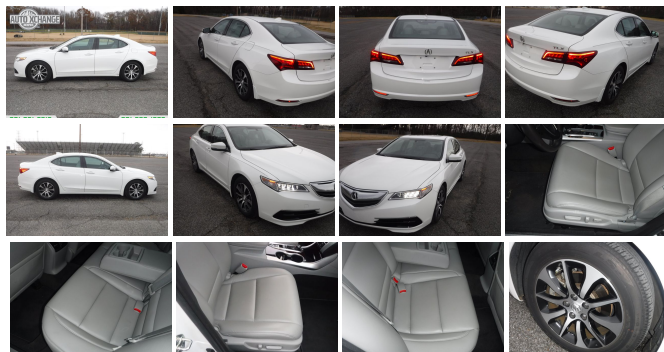

2015 Acura TLX Base 2.4L

Chuck Tate 901-361-2318

View this car on our website at autochangesouth.com/6553909/ebrochure

Our Price **\$16,800**

Specifications:

Year:	2015
VIN:	19UUB1F33FA014790
Make:	Acura
Model/Trim:	TLX Base 2.4L
Condition:	Pre-Owned
Body:	Sedan
Exterior:	White
Engine:	Engine: 2.4L DOHC 16-Valve VTEC 4-Cylinder
Interior:	Gray Leather
Mileage:	54,557
Drivetrain:	Front Wheel Drive
Economy:	City 24 / Highway 35

2015 Acura TLX Base 2.4L

Auto XChange South - 901-361-2318 - View this car on our website at autochangesouth.com/6553909/ebrochure

Our Location :

2015 Acura TLX Base 2.4L

Auto XChange South - 901-361-2318 - View this car on our website at autoxchangesouth.com/6553909/ebrochure

Exterior

- Body-Colored Door Handles- Body-Colored Front Bumper
- Body-Colored Power w/Tilt Down Heated Side Mirrors w/Convex Spotter, Manual Folding and Turn Signal Indicator
- Body-Colored Rear Bumper
- Chrome Side Windows Trim and Black Front Windshield Trim - Clearcoat Paint
- Express Open/Close Sliding And Tilting Glass 1st Row Sunroof w/Sunshade
- Fixed Rear Window w/Defroster- Front Windshield -inc: Sun Visor Strip
- Galvanized Steel/Aluminum Panels- LED Brakelights- Light Tinted Glass
- Metal-Look Grille w/Chrome Surround - Perimeter/Approach Lights
- Programmable Projector Beam Led Low/High Beam Daytime Running Headlamps w/Delay-Off
- Spare Tire Mobility Kit- Speed Sensitive Variable Intermittent Wipers
- Tires: 225/55R17 High Performance All Season- Trunk Rear Cargo Access
- Wheels: 17" x 7.5" Aluminum-Alloy -inc: Machine Finished