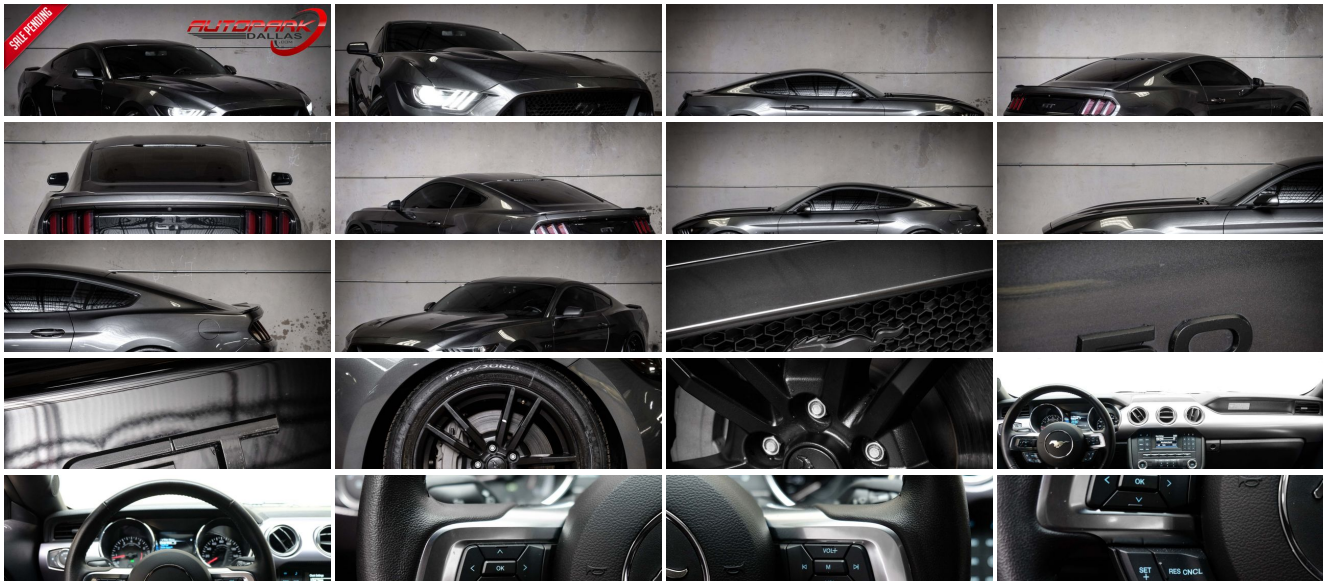

2017 Ford Mustang GT w/ Many Upgrades!

Website Price $26,995

View this vehicle on our website at autoparkdallas.com

(214) 945-2601

2061 S Stemmons Fwy , Lewisville, TX 75067

- Photos
- Details
- Contact