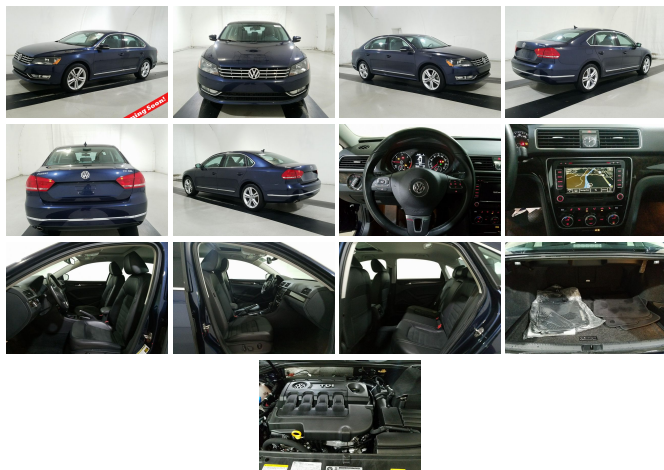

2015 Volkswagen Passat 2.0L TDI SEL Premium

View this car on our website at neautocredit.com/6550892/ebrochure

Our Price **\$15,989**

Specifications:

Year:	2015
VIN:	1VWCV7A33FC067521
Make:	Volkswagen
Stock:	067521F01-CA
Model/Trim:	Passat 2.0L TDI SEL Premium
Condition:	Pre-Owned
Body:	Sedan
Exterior:	Night Blue Metallic
Engine:	Engine: 2.0L TDI Diesel
Interior:	Black Leather
Mileage:	29,844
Drivetrain:	Front Wheel Drive
Economy:	City 30 / Highway 42

2015 Volkswagen Passat 2.0L TDI SEL Premium

North Coast Auto Mall of Cleveland - (216) 278-7469 - View this car on our website at neautocredit.com/6550892/ebrochure

Our Location :

2015 Volkswagen Passat 2.0L TDI SEL Premium

North Coast Auto Mall of Cleveland - (216) 278-7469 - View this car on our website at neautocredit.com/6550892/ebrochure

Installed Options

- - AM/FM
- - CD Player
- - Anti-Theft
- - Sunroof
- - AC
- - Cruise
- - Power Locks
- - Power Windows
- - Power Driver Seat
- - Dual Power Seats
- - Climate Control
- - Dual Climate Control
- - Tilt
- - Leather Steering Whl
- - Wood Inlays
- - Power Steering
- - Anti-Lock Brakes
- - Dual Front Airbags
- - Side Airbags
- - Traction Control
- - Keyless Entry
- - Security System
- - Fog Lights
- - Variable Wipers
- - Rear Defroster
- - Navigation
- - Homelink
- - Steering Radio Ctrl
- - Power Mirrors
- - Heated Driver Seat
- - Drivers Front Airbag
- - Side Head Air Bag
- - Rear Head Air Bag
- - 4-Wheel Disc Brakes
- - Child Safety Locks
- - Turbocharged
- - Diesel Fuel
- - Daytime Running Lights
- - Premium Sound
- - Satellite Radio
- - Mirror Turn Signals
- - Driver Lumbar
- - Passenger Lumbar
- - Tire Pressure Monitoring