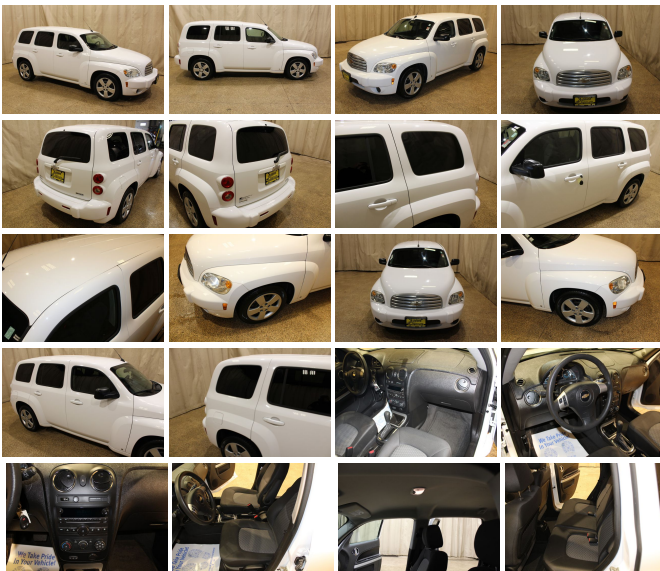

2010 Chevrolet HHR LS

View this car on our website at autolandoutlets.com/6549980/ebrochure

Our Price **\$8,946**

Specifications:

Year:	2010
VIN:	3GNBAADB8AS521573
Make:	Chevrolet
Stock:	9859
Model/Trim:	HHR LS
Condition:	Pre-Owned
Body:	SUV
Exterior:	Arctic Ice
Engine:	ENGINE, ECOTEC 2.2L VARIABLE VALVE TIMING DOHC 4-CYLINDER SFI (E85)
Interior:	Gray Cloth
Transmission:	TRANSMISSION, 4-SPEED AUTOMATIC
Mileage:	49,201
Drivetrain:	Front Wheel Drive
Economy:	City 22 / Highway 30

Many of our trucks are Rust Free Southern Units!!! We Buy-Sell-Trade call us for Availability and Pricing 815-525-5000. Dealer Shall in no way be held liable for any errors or omissions to be found on these webpages. All prices are plus any applicable state taxes and service fees. We will do our best to keep all the information current and accurate, however the dealership should be contacted for final pricing and availability. Autoland Outlets is the midwest Premier Truck Store. Over 250 Trucks in Stock!! Over 150 are Diesels! 3/4 Tons, 1 Tons, Regular, Extended and Crew Cabs. Plus: Dump Trucks, Utility Trucks, and much more! Many New Trucks Arriving Daily!!! Thousands of Satisfied Customers! Over 25 Years in Business. Updated Daily 888-240-8674 ILLINOIS WARRANTY MAY APPLY CALL DEALERSHIP FOR DETAILS

Odometer Check

Your vehicle checks out:
Last Reported Odometer Reading: 49,200

State Title Brand and Other Problem Check

Your vehicle checks out:

Vehicle Use and Event Check

No vehicle use reported

*autocheck Snapshot is a reflection of available information on the date the report was pulled. autocheck is constantly being updated with new information and is subject to change at any time.