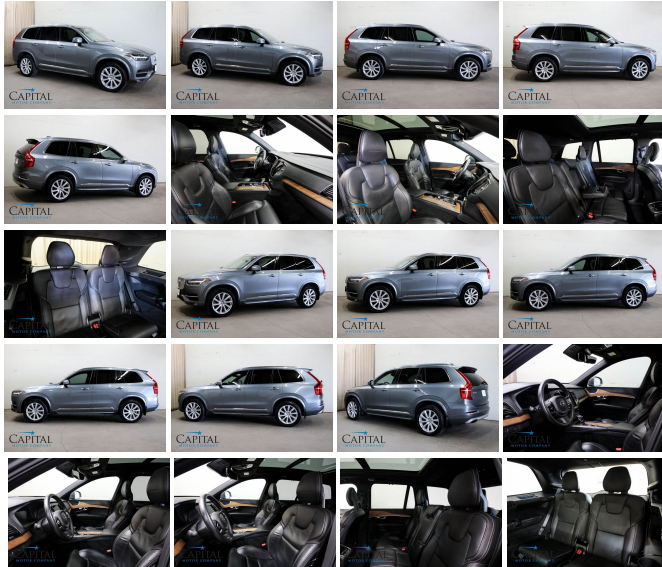

## 2016 Volvo XC90 T6 Inscription AWD SUV w/3rd Row Seats, Navigation, Vision, Climate & Convenience Pkgs

**Steve Allingham**

View this car on our website at [capitalmotorcompany.com/6547897/ebrochure](http://capitalmotorcompany.com/6547897/ebrochure)

Your Price **\$38,950**

**Specifications:**

**Year:** 2016  
**VIN:** YV4A22PL1G1020611  
**Make:** Volvo  
**Stock:** 4583  
**Model/Trim:** XC90 T6 Inscription AWD SUV w/3rd Row Seats, Navigation, Vision, Climate & Convenience Pkgs  
**Condition:** Pre-Owned  
**Body:** SUV  
**Exterior:** Gray  
**Engine:** 2.0L Inline 4-Cylinder  
**Interior:** Black Leather  
**Transmission:** 8-Speed Automatic  
**Mileage:** 65,655  
**Drivetrain:** All Wheel Drive  
**Economy:** City 20 / Highway 25