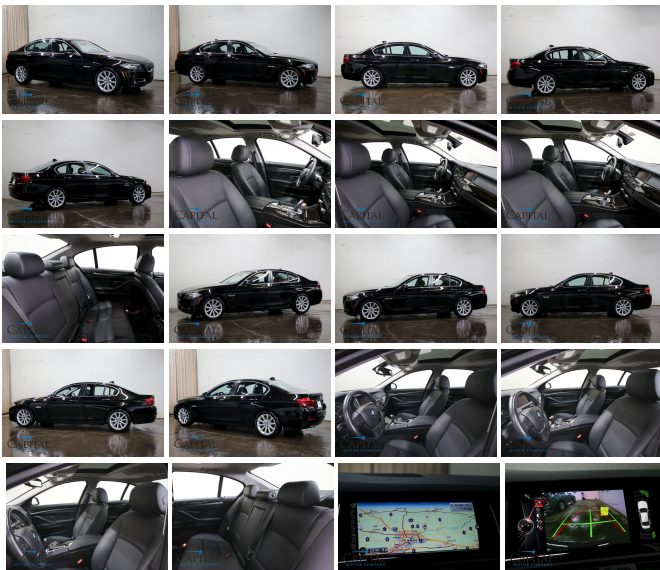

2833 Alpine Rd
Eau Claire, Wisconsin
54703

2015 BMW 535d xDrive AWD Clean Diesel w/Navigation, Heated Seats, Head-Up Display & Bluetooth Audio

Steve Allingham

View this car on our website at capitalmotorcompany.com/6547872/ebrochure

Your Price **\$29,950**

Retail Value ~~\$32,452~~

Specifications:

Year:	2015
VIN:	WBAFV3C50FD686804
Make:	BMW
Stock:	4580
Model/Trim:	535d xDrive AWD Clean Diesel w/Navigation, Heated Seats, Head-Up Display & Bluetooth Audio
Condition:	Pre-Owned
Body:	Sedan
Exterior:	Jet Black
Engine:	3.0L Inline 6-Cylinder Turbo Diesel
Interior:	Black Leather
Transmission:	8-Speed Automatic
Mileage:	35,053
Drivetrain:	All Wheel Drive
Economy:	City 26 / Highway 37

We have for sale a stunning 2015 BMW 535d xDrive AWD Clean Diesel Executive Luxury Sedan that has so much to offer! This 535d has gorgeous Jet Black exterior with Black interior and 18-Inch multi-spoke wheels that give this car an incredible stance! The paint and body are in excellent shape and the interior is exceptionally clean. There is no doubt the previous owner loved this car and we know that if you like how it looks in the pictures you will fall in love when you come drive it!

Head-Up Display shows critical information at the base of the windshield including your speed, audio settings, vehicle information and even the turn-by-turn navigation directions! It gives you a clear view of the most important information without being a distraction and you can turn it off with the push of a button.