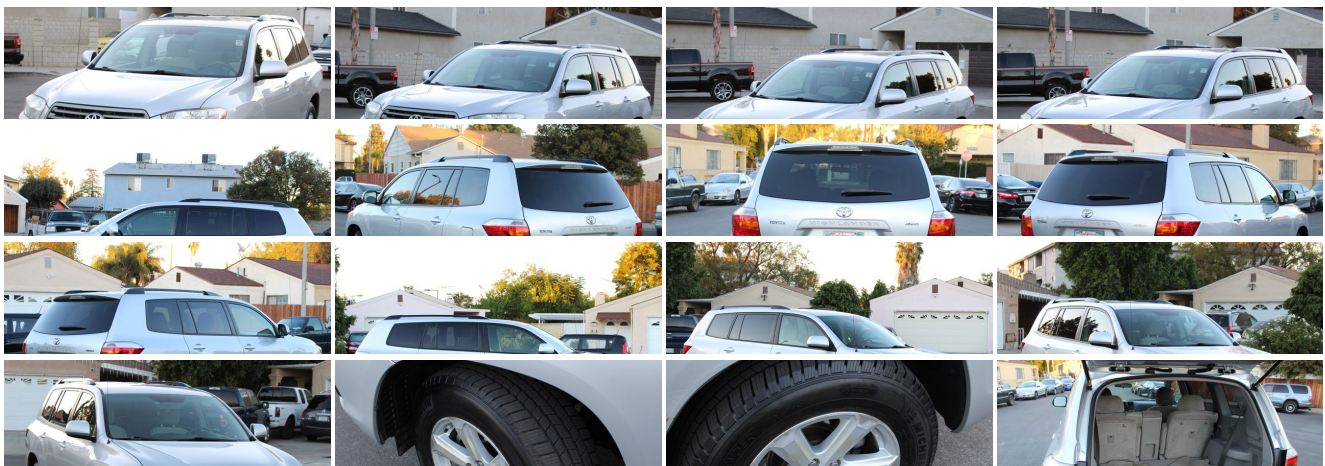

2008 TOYOTA HIGHLANDER SPORT 4WD 3RD ROW SEATS 1-OWNER SERVICE RECORDS!

Contact Sales 310-987-1212

Our Price \$7,990

Retail Value \$10,820

View this vehicle on our website at boutiqueautosales.com

Boutique Auto Sales

[310-987-1212](tel:310-987-1212)

5950 Laurel Canyon Blvd, North Hollywood, CA 91607

Photos

Details

Contact

Specifications:

Year:	2008
VIN:	JTEES41A182056409
Make:	TOYOTA
Stock:	6409
Model/Trim:	HIGHLANDER SPORT 4WD 3RD ROW SEATS 1-OWNER SERVICE RECORDS!
Condition:	Pre-Owned
Body:	SUV
Exterior:	Classic Silver Metallic
Engine:	3.5L DOHC 24-valve VVT-i V6 engine
Interior:	Ash Cloth
Mileage:	149,810
Drivetrain:	All Wheel Drive
Economy:	City 17 / Highway 23