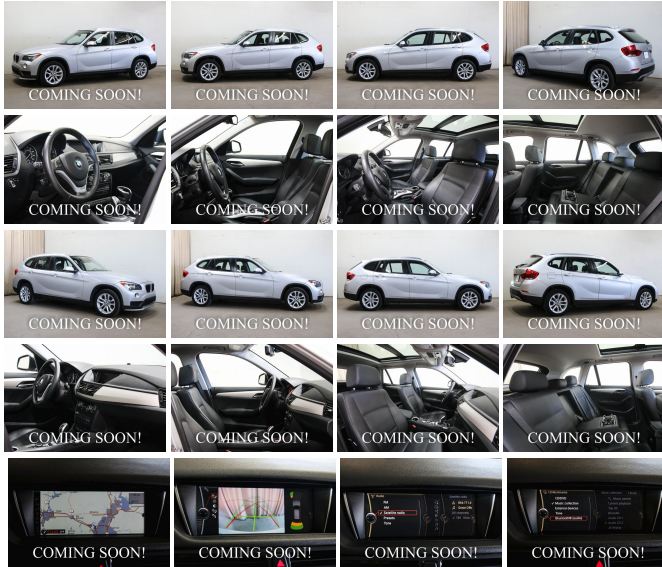

## 2015 BMW X1 xDrive28i AWD Crossover w/Navigation, Backup Cam, Heated Seats, Keyless Start & Panoramic Roof

**Steve Allingham**

View this car on our website at [capitalmotorcompany.com/6547326/ebrochure](http://capitalmotorcompany.com/6547326/ebrochure)

Your Price **\$18,950**

**Specifications:**

**Year:** 2015  
**VIN:** **WBAVL1C57FVY35399**  
**Make:** BMW  
**Stock:** 4575  
**Model/Trim:** X1 xDrive28i AWD Crossover w/Navigation, Backup Cam, Heated Seats, Keyless Start & Panoramic Roof  
**Condition:** Pre-Owned  
**Body:** SUV  
**Exterior:** Glacier Silver Metallic  
**Engine:** 2.0L 4-Cylinder Turbo  
**Interior:** Black  
**Transmission:** 8-Speed Automatic  
**Mileage:** 50,978  
**Drivetrain:** All Wheel Drive  
**Economy:** City 22 / Highway 32