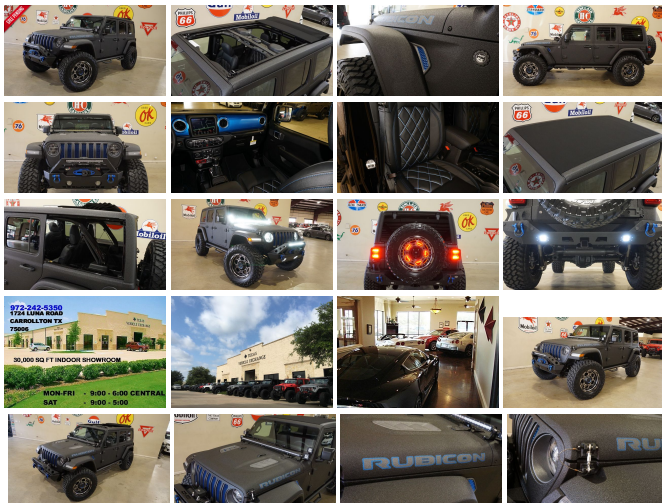

2018 Jeep Wrangler JL Unlimited Rubicon 4X4 SKY TOP,DUPONT KEVLAR,LIFTED,LED'S

View this car on our website at tveauto.com/6545126/ebrochure

Our Price **\$84,900**

Specifications:

Year:	2018
VIN:	1C4HJXFG6JW268739
Make:	Jeep
Stock:	268739
Model/Trim:	Wrangler JL Unlimited Rubicon 4X4 SKY TOP,DUPONT KEVLAR,LIFTED,LED'S
Condition:	Pre-Owned
Body:	SUV
Exterior:	Black
Engine:	ENGINE: 3.6L V6 24V VVT UPG I W/ESS
Interior:	Black Leather
Transmission:	TRANSMISSION: 8-SPEED AUTOMATIC (850RE)
Mileage:	41
Drivetrain:	4 Wheel Drive
Economy:	City 17 / Highway 23

NATION WIDE FINANCING

SUBMIT CREDIT APP WWW.TVEAUTO.COM

OR CALL 972-242-5350

"RAPTOR BLACK EDITION"

CUSTOM BUILT **KEVLAR** 2018 JEEP
WRANGLER JL UNLIMITED RUBICON 4X4
WITH 24R PACKAGE

UPGRADES INCLUDE:

- * RAPTOR BLACK KEVLAR COATING WITH BLUE ACCENTS
- * SKY ONE-TOUCH POWER TOP WITH REMOVABLE REAR QUARTER WINDOWS
- * CUSTOM ALEA BLACK LEATHER WITH BLUE STITCHING
- * FACTORY REMOTE START
- * COLD WEATHER GROUP
- * LED LIGHTING GROUP
- * FACTORY 8.4 INCH TOUCH SCREEN NAVIGATION WITH HD AM/FM/SIRIUS STEREO & ALPINE PREMIUM AUDIO SYSTEM
- * FACTORY BACK-UP CAMERA
- * U-CONNECT
- * (4.10 AXLE RATIO)
- * DV8 OFF ROAD FS-25 STUBBY FRONT BUMPER WITH FRONT SKID PLATE & LED LIGHT BAR & LED FOGLIGHTS
- * FRONT D-RINGS & ISOLATORS (BLUE)
- * SMITTYBILT NEW GEN II "X20" 10,000 LB WATERPROOF AND WIRELESS CONTROL WINCH WITH SYNTHETIC ROPE
- * FACTORY 55 PROLINK (BLACK)
- * FACTORY MESH GRILLE PAINTED BLUE
- * FACTORY LED HEADLIGHTS
- * MOPAR 10TH ANNIVERSARY RUBICON POWER DOME HOOD
- * DRAKE OFF ROAD HOOD LATCHES
- * RUBICON EXPRESS 2.5" LIFT KIT WITH TERAFLEX FALCON SERIES 3 SHOCKS & RESERVOIRS
- * TEREFLEX FALCON STABILIZER KIT
- * SUSPENSION PARTS (PAINTED SILVER)