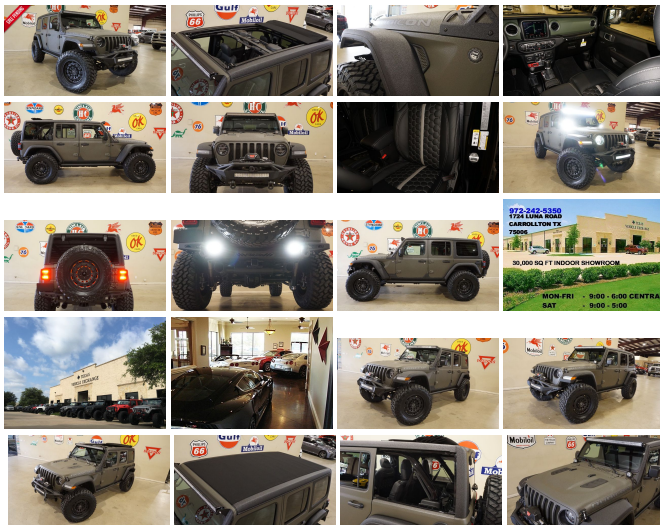

2018 Jeep Wrangler JL Unlimited Rubicon 4X4 SKY TOP,DUPONT KEVLAR,LIFTED,LED'S

View this car on our website at tveauto.com/6545125/ebrochure

Our Price **\$86,900**

Specifications:

Year:	2018
VIN:	1C4HJXFG4JW260753
Make:	Jeep
Stock:	260753
Model/Trim:	Wrangler JL Unlimited Rubicon 4X4 SKY TOP,DUPONT KEVLAR,LIFTED,LED'S
Condition:	Pre-Owned
Body:	SUV
Exterior:	Green
Engine:	ENGINE: 3.6L V6 24V VVT UPG I W/ESS
Interior:	Black Leather
Transmission:	TRANSMISSION: 8-SPEED AUTOMATIC (850RE)
Mileage:	71
Drivetrain:	4 Wheel Drive
Economy:	City 17 / Highway 23

NATION WIDE FINANCING

SUBMIT CREDIT APP WWW.TVEAUTO.COM

OR CALL 972-242-5350

"TANK GREEN EDITION"

CUSTOM BUILT KEVLAR 2018 JEEP
WRANGLER JL UNLIMITED RUBICON 4X4
WITH 24R PACKAGE

UPGRADES INCLUDE:

- * TANK GREEN KEVLAR COATING
- * SKY ONE-TOUCH POWER TOP WITH REMOVABLE REAR QUARTER WINDOWS
- * CUSTOM ALEA BLACK LEATHER WITH SILVER STITCHING
- * FACTORY REMOTE START
- * COLD WEATHER GROUP
- * LED LIGHTING GROUP
- * FACTORY 8.4 INCH TOUCH SCREEN NAVIGATION WITH HD AM/FM/SIRIUS STEREO & ALPINE PREMIUM AUDIO SYSTEM
- * FACTORY BACK-UP CAMERA
- * U-CONNECT
- * (4.10 AXLE RATIO)
- * ADDICTIVE DESERT DESIGNS STEALTH FIGHTER STUBBY FRONT BUMPER WITH 20" LED LIGHT BAR
- * FRONT D-RINGS & ISOLATORS (GREEN)
- * WARN ZEON 8-S WINCH WITH SYNTHETIC ROPE
- * FACTORY 55 PROLINK (BLACK)
- * FACTORY MESH GRILLE PAINTED GREEN
- * FACTORY LED HEADLIGHTS
- * MOPAR 10TH ANNIVERSARY RUBICON POWER DOME HOOD
- * DRAKE OFF ROAD HOOD LATCHES
- * RUBICON EXPRESS 2.5" LIFT KIT WITH TERAFLX FALCON SERIES 3 SHOCKS & RESERVOIRS
- * TEREFLX FALCON STABILIZER KIT
- * SUSPENSION PARTS (PAINTED SILVER)
- * MOPAR AUXILIARY SWITCH BANK KIT

Our Location :

2018 Jeep Wrangler JL Unlimited Rubicon 4X4 SKY TOP,DUPONT KEVLAR,LIFTED,LED'S
Texas Vehicle Exchange - 972-242-5350 - View this car on our website at veauto.com/6545125/ebrochure

Installed Options