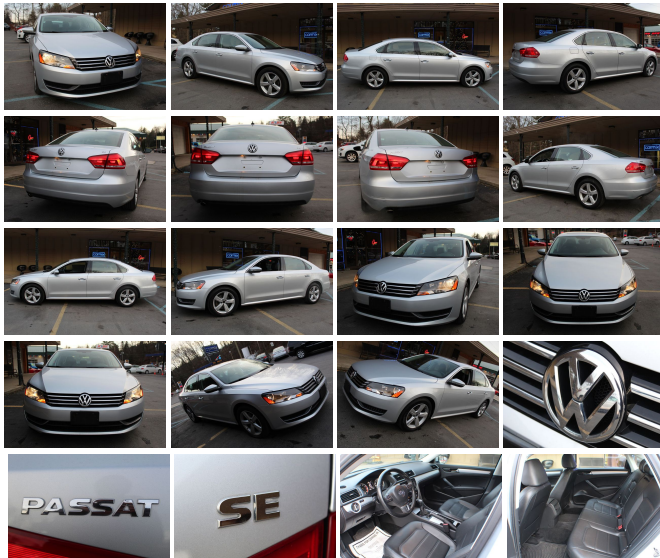

2012 Volkswagen Passat SE w/Sunroof & Nav PZEV

View this car on our website at carmixautosales.com/6544826/ebrochure

Our Price **\$0**

Specifications:

Year:	2012
VIN:	1VWBP7A39CC008121
Make:	Volkswagen
Stock:	3988
Model/Trim:	Passat SE w/Sunroof & Nav PZEV
Condition:	Pre-Owned
Body:	Sedan
Exterior:	SILVER
Engine:	2.5L MPFI DOHC 20-valve I5 PZEV engine -inc: 118 mph speed limiter
Mileage:	82,972
Drivetrain:	Front Wheel Drive
Economy:	City 22 / Highway 31

2012 Volkswagen Passat SE w/Sunroof & Nav PZEV

Carmix Auto Sales - (570) 310-1914 - View this car on our website at carmixautosales.com/6544826/ebrochure

Vehicle History Report : as Of 12/13/2018

 Snapshot

Exterior

- 17" "Sonoma" alloy wheels- 215/55HR17 all-season tires- Pwr tilt/slide sunroof
- Body-color bumpers- Chrome window surrounds
- Halogen automatic headlights -inc: coming home function
- Body-color heated pwr rearview mirrors
- Intermittent windshield wipers -inc: heated washer nozzles - Body-color door handles