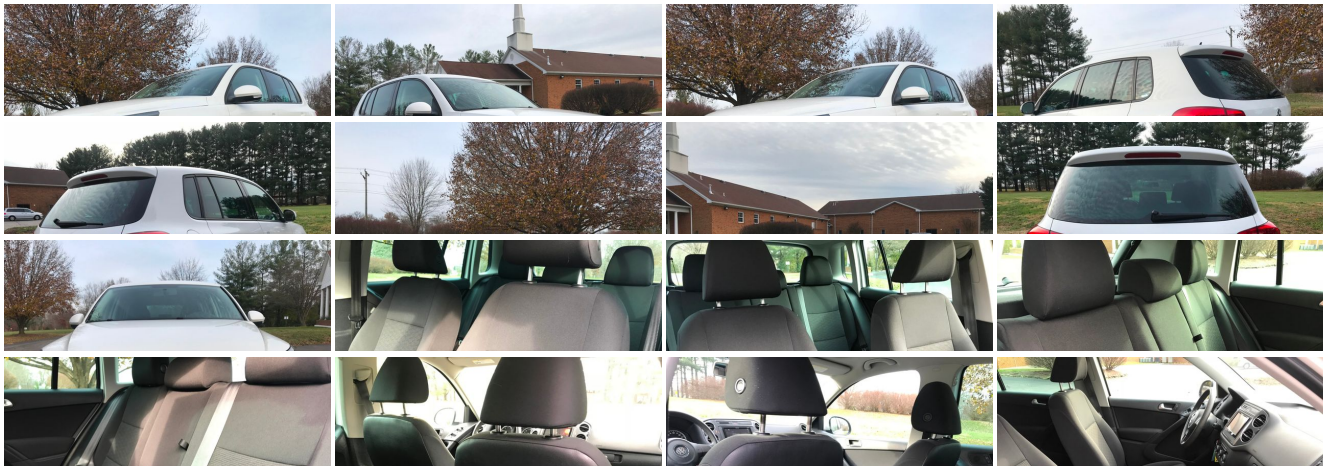

2012 Volkswagen Tiguan ALL WHEEL DRIVE S w/Sunroof

Our No-Haggle Price \$10,987

Book Retail Value \$13,995

View this vehicle on our website at leesburgautoimport.com

Leesburg Auto Import

Toll Free: 1-866-249-5348, Local: 703-771-7600

2 Fairfax St SE , Leesburg, Virginia 20175

Photos

Details

Contact

Specifications:

Year:	2012
VIN:	WVGVB7AX5CW589431
Make:	Volkswagen
Stock:	589431
Model/Trim:	Tiguan ALL WHEEL DRIVE S w/Sunroof
Condition:	Pre-Owned
Body:	SUV
Exterior:	WHITE
Engine:	2.0L TSI turbocharged I4 engine -inc: intercooler, FSI direct fuel injection
Interior:	Cloth
Mileage:	58,512
Drivetrain:	All Wheel Drive
Economy:	City 21 / Highway 27

Vehicle Description

Welcome to Leesburg Auto Import, the home of the best used cars in the east coast. We pride ourselves on our competitive and unbeatable prices. We buy cars and accept trade in.

Installed Options

Exterior

- 16" "Portland" alloy wheels -inc: wheel locks- Fully galvanized sheet metal
- 215/65R16 all-season tires- Compact spare tire- Pwr tilt/sliding panoramic sunroof
- Body-color bumpers -inc: black lower section- Textured side rocker panel
- Fuel cap w/string attachment & notched edge- Orange side markers
- Chrome front grille trim
- Halogen headlights -inc: clear/lightweight/chip-resistant polycarbonate lenses