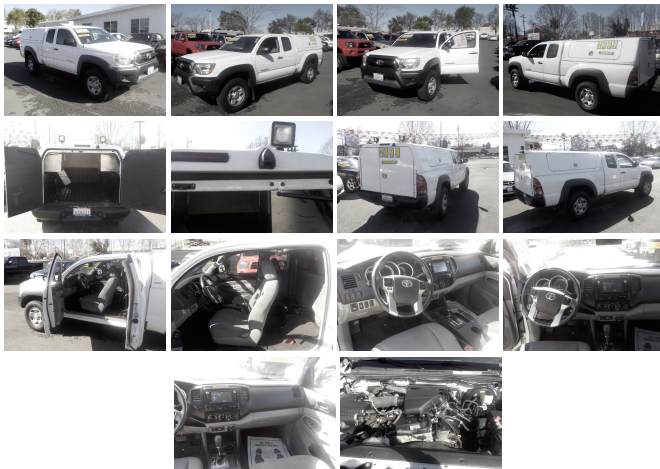

2014 Toyota Tacoma PreRunner

View this car on our website at expresscreditmotors.com/6542329/ebrochure

Our Price **\$0**

Specifications:

Year:	2014
VIN:	5TFTX4GN8EX033456
Make:	Toyota
Stock:	51181
Model/Trim:	Tacoma PreRunner
Condition:	Pre-Owned
Body:	Pickup Truck
Exterior:	WHITE
Engine:	Engine: 2.7L I-4 DOHC 16-Valve -inc: cast iron block w/aluminum alloy head and VVT-i
Interior:	Cloth
Mileage:	87,602
Drivetrain:	Rear Wheel Drive
Economy:	City 19 / Highway 24

2014 Toyota Tacoma PreRunner

Express Credit Motors - 408-288-8001 - View this car on our website at expresscreditmotors.com/6542329/ebrochure

Vehicle History Report : as Of 05/26/2019

 Snapshot

2014 TOYOTA TACOMA PRERUNNER ACC CAB