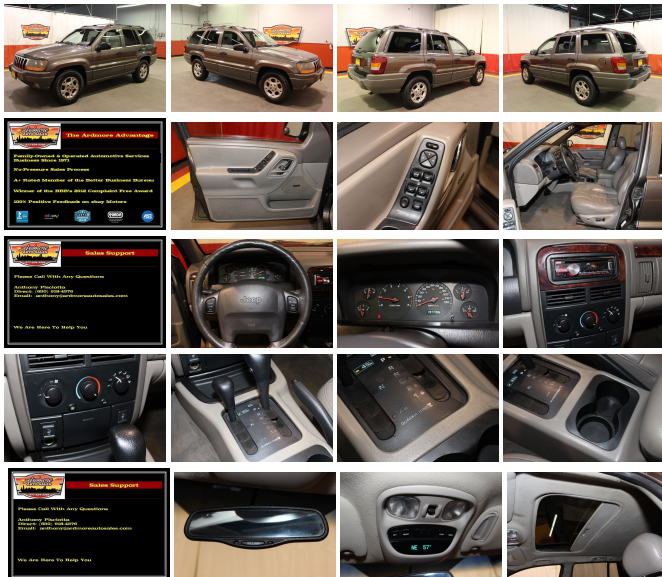

2000 Jeep Grand Cherokee Laredo

Anthony Pisciotta 630-584-3388

View this car on our website at ardmoreautosales.com/6542305/ebrochure

Our Price **\$2,995**

Retail Value **\$3,425**

Specifications:

Year:	2000
VIN:	1J4GW48S5YC323166
Make:	Jeep
Stock:	18079
Model/Trim:	Grand Cherokee Laredo
Condition:	Pre-Owned
Body:	SUV
Exterior:	Taupe Frost Metallic
Engine:	4.0L (242) SMFI I6 "POWER TECH" ENGINE
Interior:	Taupe Leather
Transmission:	4-SPEED ELECTRONICALLY-CONTROLLED AUTOMATIC TRANSMISSION W/OD
Mileage:	197,795
Drivetrain:	4 Wheel Drive
Economy:	City 16 / Highway 21

We Finance

TOLL FREE NUMBER 1-877-834-3388 CALL NOW TO BUY THE VEHICLE NOW!

Don't wait buy it now!

Please take a close look at our vehicles. All

vehicles have been safety checked and road tested. All fluids are up to manufacturer specification. We pride ourselves on premium detailing. All vehicle interiors have been thoroughly cleaned and all exteriors have been polished.

Normal wear and tear is to be expected, any damage that is not considered normal for vehicle year and mileage will have a attached photo. Please call for a total vehicle walk around.

Please look thru all the photo's for the free Auto Check report. There is no need to purchase one at your cost.

Exterior

- Bright grille- Color-keyed lower body-side cladding
- Fixed intermittent rear window wiper/washer- Flip-up liftgate glass- Fold away pwr mirrors
- Halogen headlamps- Rear deep tinted sunscreen glass- Roof rack
- Variable intermittent windshield wipers