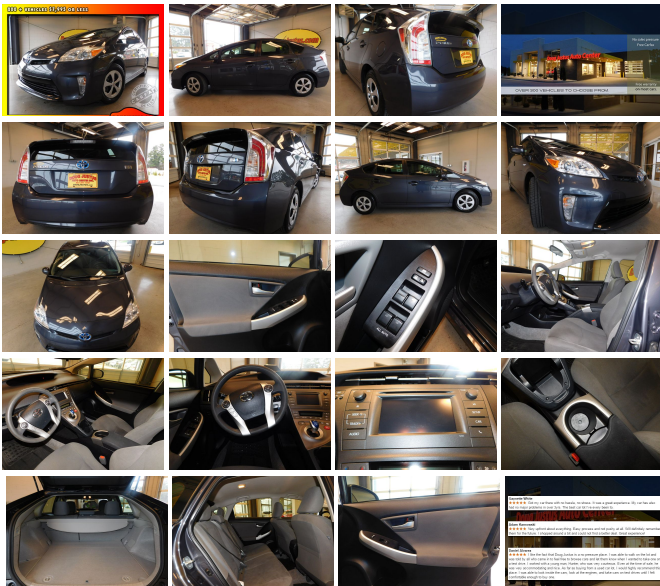

2014 Toyota Prius Two

View this car on our website at dougjustus.com/6541958/ebrochure

Our Price **\$12,450**

Specifications:

Year:	2014
VIN:	JTDKN3DU9E1741242
Make:	Toyota
Stock:	T41242
Model/Trim:	Prius Two
Condition:	Pre-Owned
Body:	Sedan
Exterior:	GRAY
Engine:	Engine: 1.8L 4-Cylinder DOHC 16V VVT-i -inc: Eco/Power/EV drive modes
Interior:	Gray Cloth
Mileage:	74,672
Drivetrain:	Front Wheel Drive
Economy:	City 51 / Highway 48

Free 30-Days or 1000 miles limited Powertrain Warranty. Visit our website for more details.

Automatic 1.4L 4-cyl 2014 Toyota Prius gets 48 MPG hwy. This vehicle comes equipped with cloth interior, power locks, power mirrors, power steering, power windows, and many more features. Visit www.dougjustus.com, call: *865-281-1540*, or text: *865-214-0010* for more info.