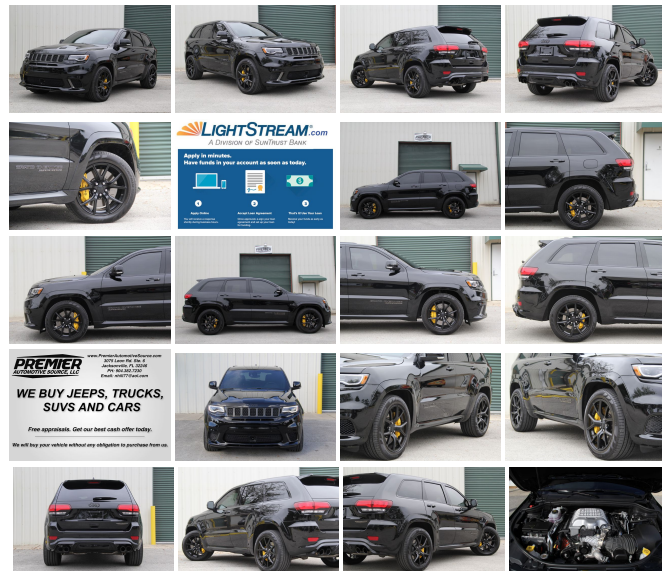

3075 Leon Rd
Jacksonville , FL 32246

2018 Jeep Grand Cherokee Trackhawk

Nolan Hill

View this car on our website at premierautomotivesource.com/6539613/ebrochure

Our Price **\$0**

Specifications:

- Year:** 2018
- VIN:** 1C4RJFN90JC453386
- Make:** Jeep
- Model/Trim:** Grand Cherokee Trackhawk
- Condition:** Pre-Owned
- Body:** SUV
- Exterior:** Diamond Black Crystal Pearlcoat
- Engine:** ENGINE: 6.2L SUPERCHARGED HEMI V8 SRT
- Interior:** Black Suede/Leather
- Transmission:** TRANSMISSION: 8-SPEED AUTOMATIC (8HP95)
- Mileage:** 1,940
- Drivetrain:** All Wheel Drive
- Economy:** City 11 / Highway 17

2018 JEEP GRAND CHEROKEE TRACKHAWK

6.2L V8 SUPERCHARGED ENGINE

707 HORSEPOWER & 645 FT-LB OF TORQUE

BLACK 20" FORGED WHEELS

BILSTEIN COMPETITION SUSPENSION

BREMBO PERFORMANCE ANTI-LOCK BRAKES

QUADRA-TRAC ACTIVE ON DEMAND AWD