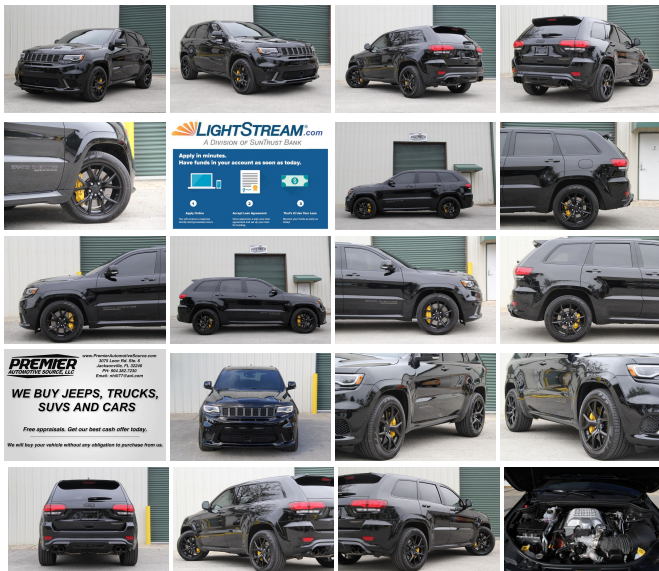

3075 Leon Rd
Jacksonville , FL 32246

2018 Jeep Grand Cherokee Trackhawk

Nolan Hill

View this car on our website at premierautomotivesource.com/6539613/ebrochure

Our Price **$79,995**

Specifications:

Year: 2018
VIN: 1C4RJFN90JC453386
Make: Jeep
Model/Trim: Grand Cherokee Trackhawk
Condition: Pre-Owned
Body: SUV
Exterior: Diamond Black Crystal Pearlcoat
Engine: ENGINE: 6.2L SUPERCHARGED HEMI V8 SRT
Interior: Black Suede/Leather
Transmission: TRANSMISSION: 8-SPEED AUTOMATIC (8HP95)
Mileage: 1,940
Drivetrain: All Wheel Drive
Economy: City 11 / Highway 17

2018 JEEP GRAND CHEROKEE TRACKHAWK

6.2L V8 SUPERCHARGED ENGINE

707 HORSEPOWER & 645 FT-LB OF TORQUE

BLACK 20" FORGED WHEELS

BILSTEIN COMPETITION SUSPENSION

BREMBO PERFORMANCE ANTI-LOCK BRAKES

QUADRA-TRAC ACTIVE ON DEMAND AWD

BI-XENON HID HEADLAMPS