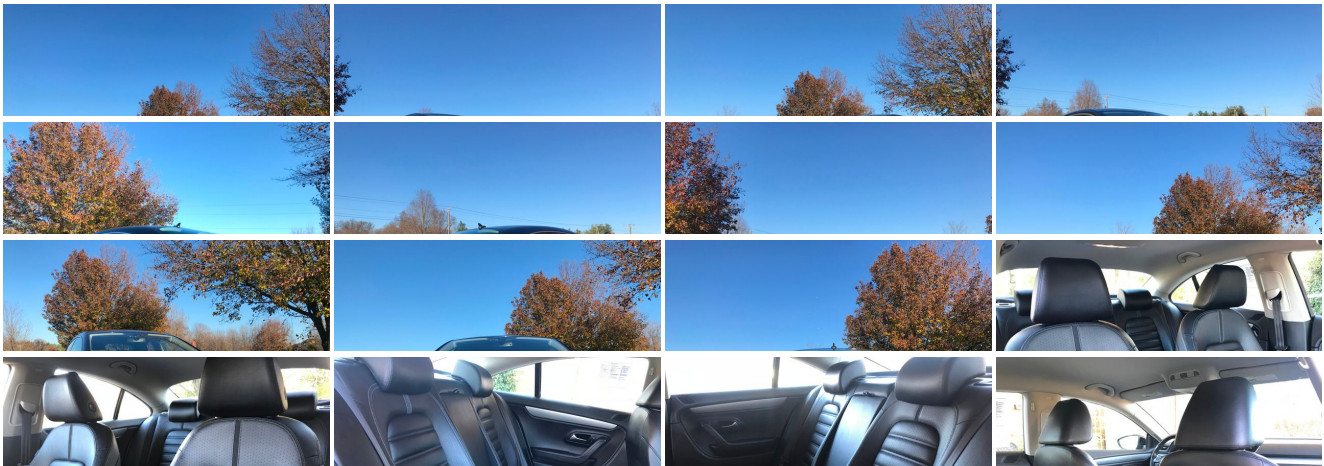

2012 Volkswagen CC R-Line PZEV

Our No-Haggle Price $7,995

Book Retail Value ~~$8,995~~

View this vehicle on our website at leesburgautoimport.com

Leesburg Auto Import

Toll Free: 1-866-249-5348, Local: 703-771-7600

2 Fairfax St SE , Leesburg, Virginia 20175

Photos

Details

Contact