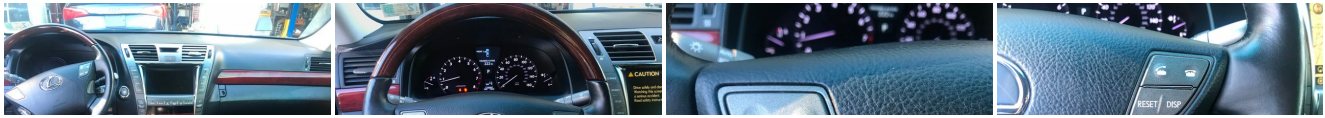

Specifications:

Year:	2007
VIN:	JTHBL46F975041094
Make:	Lexus
Stock:	041094
Model/Trim:	LS 460
Condition:	Pre-Owned
Body:	Sedan
Exterior:	GRAY
Engine:	4.6L DOHC SFI 32-valve V8 engine-inc: dual variable valve timing w/intelligence & electronically controlled intake (VVT-iE)
Interior:	Black Leather
Mileage:	134,652
Drivetrain:	Rear Wheel Drive
Economy:	City 19 / Highway 27

Vehicle Description

Welcome to Leesburg Auto Import, the home of the best used cars in the east coast. We pride ourselves on our competitive and unbeatable prices. We buy cars and accept trade in.

Installed Options

Interior

- Leather seat trim
- Pwr heated front bucket seats-inc: 16-way pwr driver seat, 12-way pwr passenger seat, pwr lumbar, 3-position seat memory, adjustable headrests
- Carpeted floor mats
- Wood & leather-trimmed pwr tilt/telescopic steering wheel-inc: audio controls, brake hold function, multi-info display controls, memory
- Pwr windows-inc: 1-touch open/close, pwr retention- Pwr door locks
- SmartAccess-inc: keyless entry, keyless start, window down, moonroof open
- Cruise control- Vehicle theft-deterrent system w/engine immobilizer
- Illuminated remote releases-inc: trunk, fuel-filler door
- Lexus premium sound system-inc: AM/FM stereo, in-dash 6-disc CD changer, MP3/WMA capability, digital sound processor (DSP), automatic sound levelizer (ASL), electronic crossover network, (10) speakers w/subwoofer
- Rear seats-inc: (3) adjustable headrests
- Center console-inc: sliding armrest, storage bin
- Optitron electroluminescent instrumentation
- TFT (thin film transistor) multi-info display-inc: driving range, average MPG, current MPG, average speed, outside temp, elapsed time, maintenance & diagnostic messages
- Tire pressure monitor system- HomeLink universal transceiver
- Dual-zone automatic climate control system-inc: body heat sensor, smog sensor, auto recirculation, clear air filter, pollen filter
- Rear window defogger w/auto-off timer- Auxiliary audio input
- Grain-matched wood trim-inc: center console, dash, door panels
- Electrochromic rearview mirror- Front/rear dual illuminated vanity mirrors
- Front/rear spot-lamp illumination

Exterior

- Pwr tilt/slide moonroof-inc: 1-touch close, sliding sunshade, pwr retention
- Daytime running lights- 1-piece chrome window surround
- Xenon HID automatic headlamps-inc: adaptive front lighting system (AFS), auto-off delay
- Integrated fog lamps- LED lights-inc: brake lamps, tail lamps, license plate
- Electrochromic pwr folding heated mirrors-inc: puddle lamps, auto-tilt-down in reverse, memory