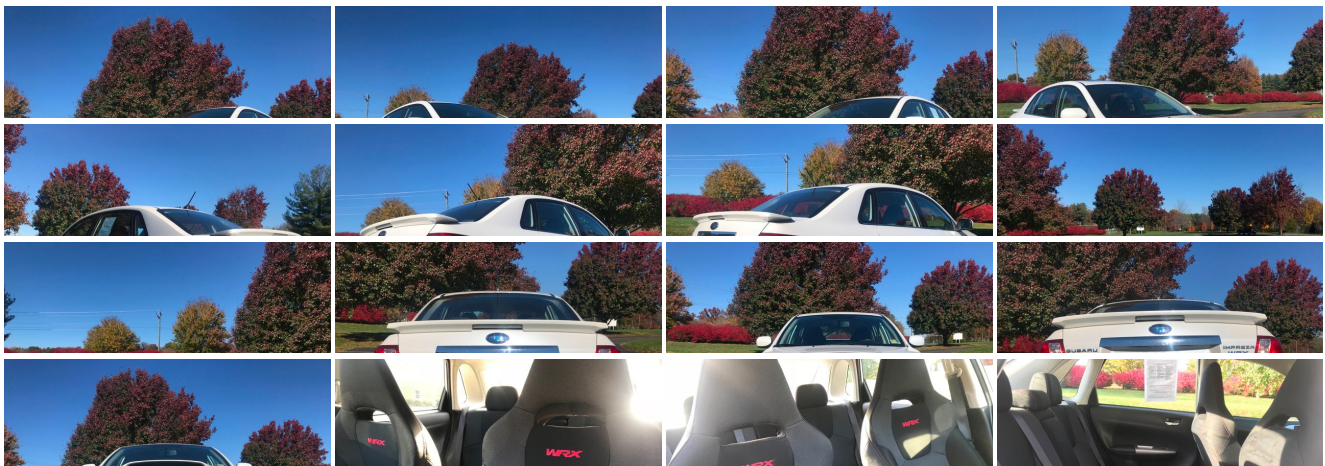

2009 Subaru Impreza WRX w/Premium Pkg

Our No-Haggle Price \$10,987

Book Retail Value \$14,995

View this vehicle on our website at leesburgautoimport.com

Leesburg Auto Import

Toll Free: 1-866-249-5348, Local: 703-771-7600

2 Fairfax St SE , Leesburg, Virginia 20175

Photos

Details

Contact

Specifications:

Year:	2009
VIN:	JF1GE76669G507404
Make:	Subaru
Stock:	L507404
Model/Trim:	Impreza WRX w/Premium Pkg
Condition:	Pre-Owned
Body:	Sedan
Exterior:	WHITE
Engine:	2.5L DOHC SMPI 16-valve intercooled turbo 4-cyl boxer engine
Interior:	Gray Cloth
Mileage:	107,893
Drivetrain:	All Wheel Drive
Economy:	City 18 / Highway 25

Vehicle Description

Welcome to Leesburg Auto Import, the home of the best used cars in the east coast. We pride ourselves on our competitive and unbeatable prices. We buy cars and accept trade in.

Installed Options

Mechanical

- 2.5L DOHC SMPI 16-valve intercooled turbo 4-cyl boxer engine
- 5-speed manual transmission- Liquid filled engine mounts- Incline start assist
- All-wheel drive
- Sport tuned 4-wheel independent strut-type front suspension w/lower L-arm
- Double wishbone rear suspension w/upper A-arm- Rear stabilizer bar
- Pwr rack-and-pinion steering- 4-wheel disc brakes- Stainless tip tailpipe