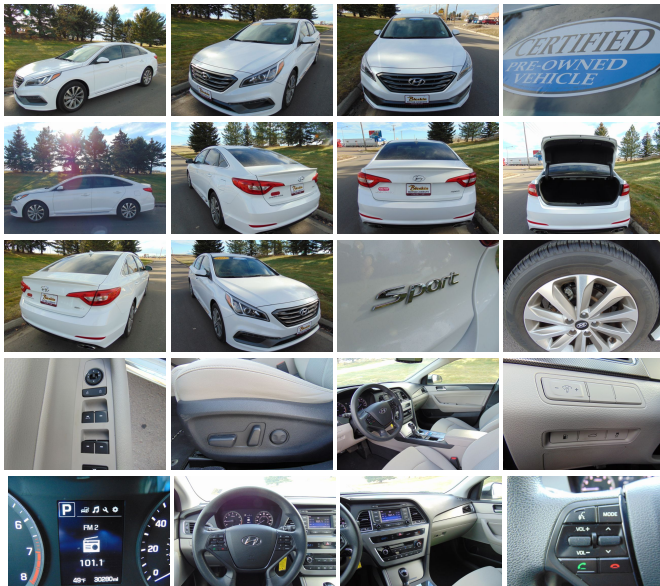

Specifications:

Year:	2015
VIN:	5NPE34AF1FH251273
Make:	Hyundai
Stock:	18389
Model/Trim:	Sonata 2.4L Sport
Condition:	Pre-Owned
Body:	Sedan
Exterior:	Venetian Red
Engine:	Engine: 2.4L GDI 4-Cylinder
Interior:	Gray
Mileage:	30,264
Drivetrain:	Front Wheel Drive
Economy:	City 24 / Highway 35

Owners Manuals, Power Steering, AM/FM/CD/MEDIA