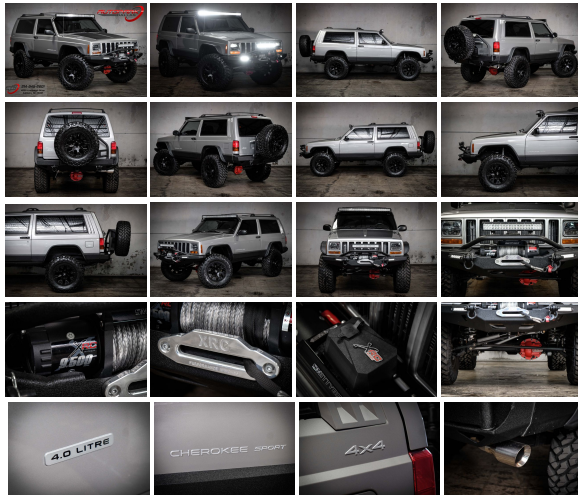

# 2001 Jeep Cherokee Sport w/ MANY Upgrades!

View this car on our website at [autoparkdallas.com/6528917/ebrochure](http://autoparkdallas.com/6528917/ebrochure)

Website Price **\$25,995**

## Specifications:

**Year:** 2001  
**VIN:** 1J4FF47S51L555897  
**Make:** Jeep  
**Model/Trim:** Cherokee Sport w/ MANY Upgrades!  
**Condition:** Pre-Owned  
**Body:** SUV  
**Exterior:** Silverstone Metallic  
**Engine:** 4.0L (242) SMFI I6 "POWER TECH" ENGINE  
**Interior:** Agate Suede/Leather  
**Transmission:** 4-SPEED AUTOMATIC TRANSMISSION W/OD  
**Mileage:** 95,232  
**Drivetrain:** 4 Wheel Drive  
**Economy:** City 15 / Highway 20

AutoPark Dallas is excited to offer you this modified 2001 Jeep Cherokee Sport built by Davis AutoSports for sale! The beautiful classic style of a Jeep Cherokee the way it was meant to be; mean, aggressive, and a country road destroyer! This beast is in amazing condition for its age and redone interior to give the modern feel, while the exterior is done perfect with the small additions it has making it all come together as one insane looking Jeep. There is nothing on the market like this Cherokee and would be a shame to not give it a look while its parked in our indoor 16,000 Sq Ft Showroom located in Addison, Tx. amongst our inventory of 60+ vehicles!