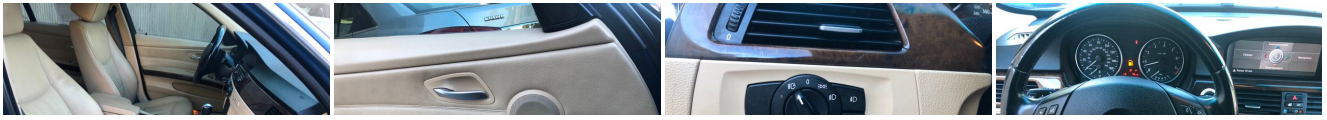

Specifications:

Year:	2006
VIN:	WBAVB33506PS17781
Make:	BMW
Stock:	S17781
Model/Trim:	330i
Condition:	Pre-Owned
Body:	Sedan
Exterior:	Mystic Blue Metallic
Engine:	3.0L DOHC high-output 24-valve I6 engine w/variable valve timing, Valvetronic, 3-stage air intake manifold
Mileage:	166,547
Drivetrain:	Rear Wheel Drive
Economy:	City 19 / Highway 27

Vehicle Description