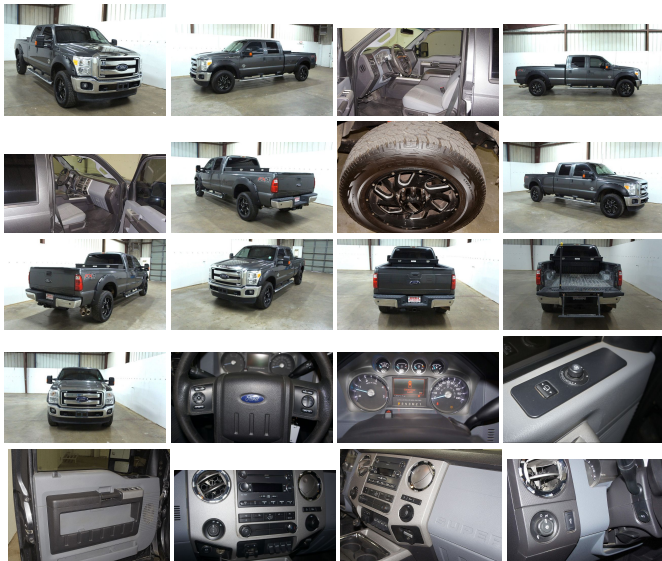

2015 Ford Super Duty F-350 SRW Pickup XLT

View this car on our website at arcolaautosales.com/6527576/ebrochure

Our Price **\$31,500**

Specifications:

Year:	2015
VIN:	1FT8W3BT5FEC33636
Make:	Ford
Stock:	C33636
Model/Trim:	Super Duty F-350 SRW Pickup XLT
Condition:	Pre-Owned
Body:	Pickup Truck
Exterior:	Magnetic Metallic
Engine:	ENGINE: 6.7L POWER STROKE V8 TURBO DIESEL B20
Interior:	Steel Cloth
Transmission:	TRANSMISSION: TORQSHIFT 6-SPEED AUTOMATIC (6.7L)
Mileage:	128,270
Drivetrain:	4 Wheel Drive

ONE OWNER Custom TRUCK WELL MAINTAINED TRUCK HAS
NEW LT275/65R/20 AGGRESSIVE ALL TERRAIN COOPER
DISCOVERY MPT TIRES! AND ULTRA WHEELS!!!!!!!

Arcola Auto Sales offers only the very best used cars, trucks, and SUVs
in the Haughton area. Give us a call at (318) 949-2386, email
arcolaauto@yahoo.com, or stop by and visit us at 3000 Highway 80 E,
Haughton, LA 71037.

Exterior

- Aero-Composite Halogen Headlamps- Black Door Handles
- Black Power Heated Side Mirrors w/Convex Spotter, Manual Folding and Turn Signal Indicator
- Black Side Windows Trim and Black Front Windshield Trim
- Cargo Lamp w/High Mount Stop Light- Chrome Front Bumper w/2 Tow Hooks
- Chrome Grille- Chrome Rear Step Bumper- Clearcoat Paint- Deep Tinted Glass
- Fixed Rear Window- Front License Plate Bracket
- Full-Size Spare Tire Stored Underbody w/Crankdown- Fully Galvanized Steel Panels
- Manual Extendable Trailer Style Mirrors- Manual Tailgate/Rear Door Lock
- Perimeter/Approach Lights- Regular Box Style- Steel Spare Wheel
- Tailgate Rear Cargo Access- Tires: LT275/65R18E BSW A/S
- Variable Intermittent Wipers
- Wheels: 18" Cast Aluminum -inc: bright hub covers/center ornaments

TRANSMISSION: TORQSHIFT 6-SPEED

AUTOMATIC (6.7L)
-inc: SelectShift

18K 5TH WHEEL HITCH KIT
-inc: Pre-installed custom
accessory \$1,295

4X4 ELECTRONIC-SHIFT-ON-THE-FLY
(ESOF)
-inc: manual locking hubs and
auto rotary control on
instrument panel \$185