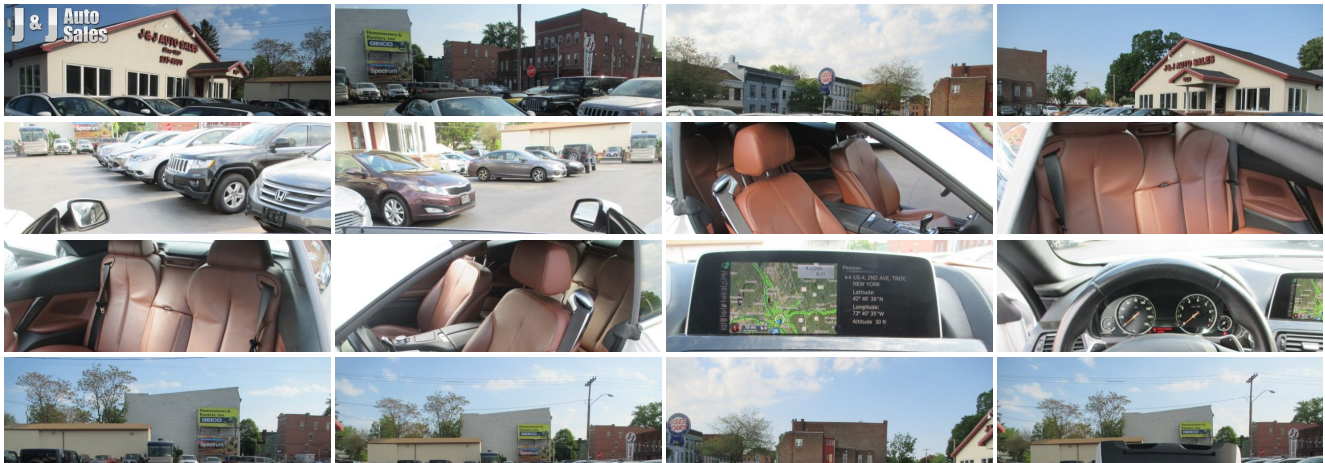

## 2016 BMW 640i 640i Convertible

**Our Price \$38,900**

View this vehicle on our website at [onlinejj.com](http://onlinejj.com)

(518) 235-6931

629 2nd Ave , Troy, NY 12182

- Photos
- Details
- Contact

## Specifications:

<b>Year:</b>	2016
<b>VIN:</b>	<a href="#">WBA6F1C52GGT83217</a>
<b>Make:</b>	BMW
<b>Stock:</b>	t83217
<b>Model/Trim:</b>	640i 640i Convertible
<b>Condition:</b>	Pre-Owned
<b>Body:</b>	Convertible
<b>Exterior:</b>	Pearl White
<b>Engine:</b>	Engine: 3.0L I-6 w/TwinPower Turbo
<b>Interior:</b>	Brown Leather
<b>Mileage:</b>	32,231
<b>Drivetrain:</b>	Rear Wheel Drive

## Vehicle Description

BMW 640i Convertible 3.0L Twin power Turbo inline 6 cylinder- one owner clean carfax balance of factory warranty with all new tires. Bluetooth Sirius radio navigation rear view camera homelink idrive system with on-board computer and touchpad controller auto, sport and manual shift modes steering wheel-mounted paddles shifters and much more!!! Serviced, inspected and warranted by J & J AUTO SALES. A family owned and operated business for over 60 Years!!! 6 Month or 6000 Mile Powertrain Warranty Comes With Every Vehicle!!! Financing & Extended Warranties Available. Call (518)235-6931 to schedule your test drive.