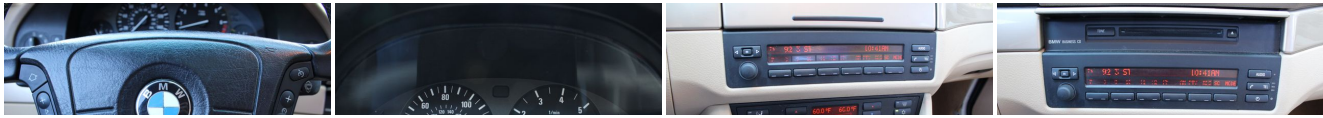

Specifications:

Year:	2001
VIN:	WBADS43491GD84161
Make:	BMW
Stock:	4161
Model/Trim:	525iT WAGON SPORTS PKG SERVICE RECORDS AVAILABLE
Condition:	Pre-Owned
Body:	Wagon
Exterior:	Alpine White
Engine:	2.5L (152) DOHC 24-valve in-line 6-cyl engine w/variable valve timing
Interior:	Sand Leather
Transmission:	5-SPEED ELECTRONICALLY-CONTROLLED AUTOMATIC TRANSMISSION
Mileage:	143,739
Drivetrain:	Rear Wheel Drive
Economy:	City 19 / Highway 26

Vehicle Description

Installed Options

Interior

- 3-setting memory for driver seat, seatbelt height, steering wheel, exterior mirrors
- 4-channel FM diversity antenna system
- 4-function onboard computer-inc: outside temp display w/audio freeze warning, average speed/fuel economy since last reset, expected range on remaining fuel
- Air conditioning- Alarm system w/remote keyhead operation, interior motion detector
- Anti-theft AM/FM stereo w/cassette-inc: Dolby B/C noise reduction, radio data system (RDS), (10) speakers
- Car-specific memory-inc: motion detector, daytime running lamps, pathway lighting
- Central locking system w/double-lock anti-theft, 2-step unlocking
- Check Control vehicle monitor system w/pictogram display
- Courtesy lights w/automatic dimming function- Cruise control- Dual front cup holders
- Dual illuminated visor vanity mirrors- Front bucket seats-inc: 10-pwr driver seat/headrest
- Front/rear door storage compartments- Front/rear reading lights
- Fully carpeted cargo area w/luggage straps
- Key remote-specific memory-inc: door locks, driver seat position, climate control
- LCD main/trip odometers
- Leather-wrapped 4-spoke pwr tilt/telescopic steering wheel w/automatic tilt-up
- Leather-wrapped brake grip/shift boot- Leatherette upholstery
- Microchip dynamic encoded key anti-theft driveaway protection
- Pre-wiring for CD changer/cellular phone
- Pwr windows w/key-off retained pwr, 1-touch open/close, anti-trapping pinch protection
- Rear window defroster
- Remote keyless entry w/remote tailgate release, panic button alarm
- Retractable luggage net- Service interval indicator w/miles-to-service readout
- Steering wheel audio/cruise controls

Exterior

- Body-color heated pwr mirrors w/right-side automatic reverse tilt-down
- Chrome outlined kidney grille- Daytime running lights- Front/rear body-color bumpers
- Halogen fog lights- Halogen headlights w/lighted rings- Heated driver door lock cylinder
- Rear window wiper/washer- Roof rails- Soft-close tailgate
- Variable intermittent wipers-inc: vehicle-speed sensitive wiping interval, single-wipe control, heated washer jets

Option Packages

Factory Installed Packages