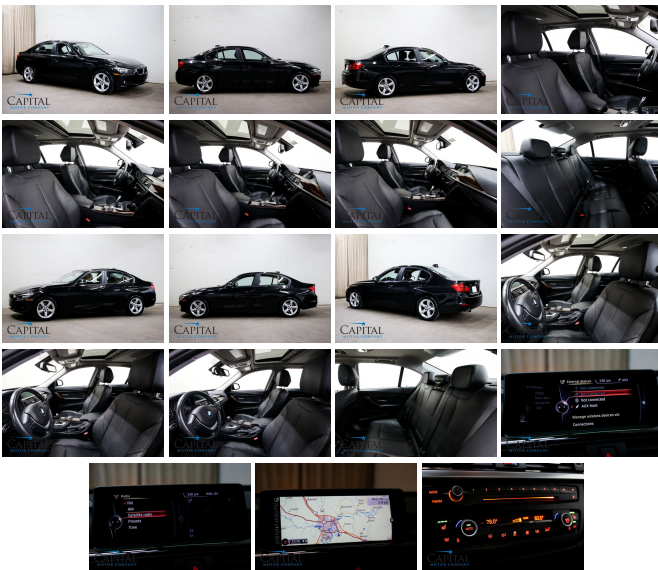

2833 Alpine Rd
Eau Claire, Wisconsin
54703

2014 BMW 328xi xDrive AWD w/Navigation, Heated Steering Wheel and Seats, Keyless Start & Bluetooth Audio

Steve Allingham

View this car on our website at capitalmotorcompany.com/6525651/ebrochure

Your Price **\$13,950**

Retail Value ~~\$15,372~~

Specifications:

Year:	2014
VIN:	WBA3B5C53EP539459
Make:	BMW
Stock:	4545
Model/Trim:	328xi xDrive AWD w/Navigation, Heated Steering Wheel and Seats, Keyless Start & Bluetooth Audio
Condition:	Pre-Owned
Body:	Sedan
Exterior:	Black Sapphire Metallic
Engine:	2.0L TwinPower Turbo Inline 4-Cylinder
Interior:	Black
Transmission:	8-Speed Automatic
Mileage:	98,509
Drivetrain:	All Wheel Drive

We are selling this gorgeous 2014 BMW 328xi xDrive AWD luxury sports car! This is a fantastic car with a lot to offer! The paint and body are in excellent shape and the interior looks like new! This 328xi gets a ton of compliments and has a number of great options that are hard to find at this price. Plus, this 328xi gets 33 MPG on the highway too so it is cheap to drive and own. If you like how this BMW looks in the pictures you will love it when you come drive it.