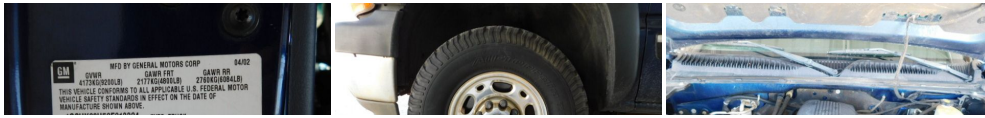

Specifications:

Year:	2002
VIN:	1GCHK23U52F213324
Make:	Chevrolet
Stock:	213324
Model/Trim:	Silverado 2500HD LS
Condition:	Pre-Owned
Body:	Pickup Truck
Exterior:	Indigo Blue Metallic
Engine:	6.0L (364) SFI V8 (VORTEC) ENGINE
Interior:	Medium Gray Cloth
Mileage:	116,274
Drivetrain:	4 Wheel Drive

Vehicle Description

Thank you for looking at another one of Randy Adams Inc.'s on-line listings!

Please find out more about this vehicle below:

2002 Chevrolet Silverado 2500HD LS 4X4

- 6.0L V8 ENGINE
- AUTOMATIC/AC
- TILT WHEEL/CRUISE CONTROL
- AM/FM STEREO W/CD
- BEDLINER
- TRAILER PACKAGE
- AND MORE

Randy Adams Inc. offers only the very best used cars, trucks, and SUVs in the New Braunfels area. Give us a call at 830-625-7159, email sales@randyadamsinc.com, or stop by and visit us at 1687 Business Loop 35 S, New Braunfels, TX 78130.

Prices do not include Tax, Title, License, Inspection and Documentation Fee.

It is the customer's sole responsibility to verify the existence and condition of any equipment listed. Neither the dealership nor AutoRevo is responsible for misprints on prices or equipment. It is the customer's sole responsibility to verify the accuracy of the prices with the dealer. Pricing subject to change without notice.

•

Installed Options

Interior

- 3-passenger 60/40 split-folding rear bench seat w/matching trim
- 3-passenger custom cloth 40/20/40 reclining front split bench seat w/center fold-down storage armrest manual driver/passenger lumbar adjustable outboard head restraints

Option Packages

Factory Installed Packages

6.0L (364) SFI V8 (VORTEC) ENGINE