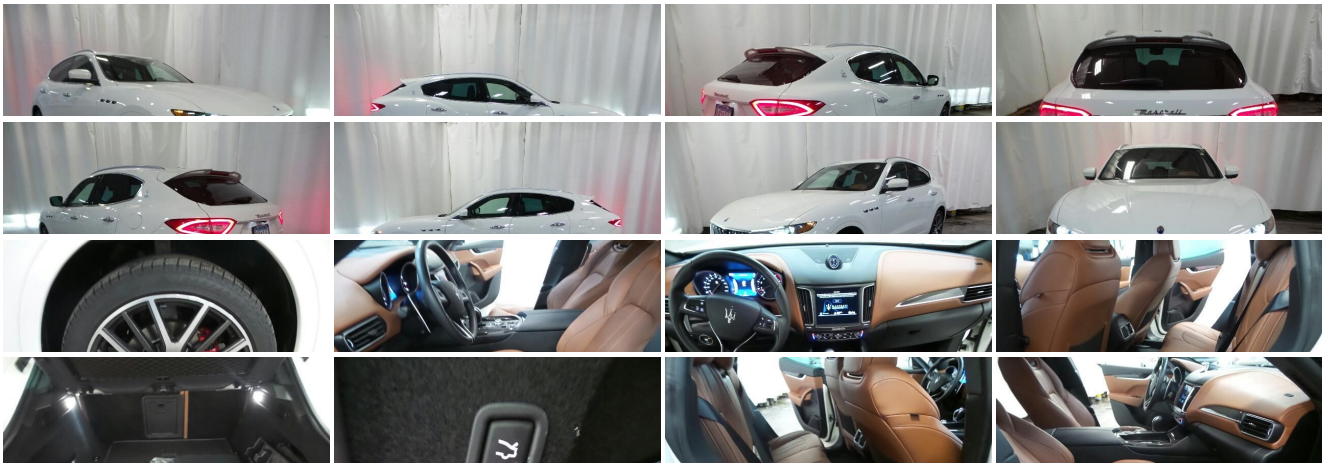

2017 Maserati Levante 3.0L

Our Price $58,899

View this vehicle on our website at victoriaautosales.com

[952-564-6165](tel:952-564-6165)

1400 Steiger Lake Ln , Victoria, MN 55386

- Photos
- Details
- Contact