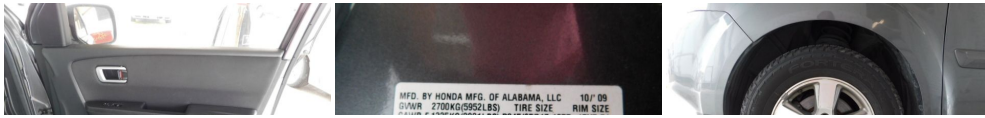

Specifications:

Year:	2010
VIN:	5FNYP3H48AB012118
Make:	Honda
Stock:	012118
Model/Trim:	Pilot EX
Condition:	Pre-Owned
Body:	SUV
Exterior:	Polished Metal Metallic
Engine:	3.5L SOHC MPFI 24-valve i-VTEC V6 engine
Interior:	Gray Cloth
Mileage:	117,885
Drivetrain:	Front Wheel Drive
Economy:	City 17 / Highway 23

Vehicle Description

Thank you for looking at another one of Randy Adams Inc.'s on-line listings!

Please find out more about this vehicle below:

2010 HONDA PILOT EX

- 3.5L V6 ENGINE
- AUTOMATIC/AC
- TILT WHEEL/CRUISE CONTROL
- AM/FM STEREO W/CD
- POWER WINDOWS, LOCKS, MIRRORS, SEAT
- 3RD ROW SEAT
- AND MORE

Randy Adams Inc. offers only the very best used cars, trucks, and SUVs in the New Braunfels area. Give us a call at 830-625-7159, email sales@randyadamsinc.com, or stop by and visit us at 1687 Business Loop 35 S, New Braunfels, TX 78130.

Prices do not include Tax, Title, License, Inspection and Documentation Fee.

It is the customer's sole responsibility to verify the existence and condition of any equipment listed. Neither the dealership nor AutoRevo is responsible for misprints on prices or equipment. It is the customer's sole responsibility to verify the accuracy of the prices with the dealer. Pricing subject to change without notice.

Installed Options

Interior

- 2nd row 60/40 split reclining, sliding, flat-folding bench seat
- 3rd row 60/40 split flat-folding bench seat - 8-passenger seating
- Cloth front bucket seats -inc' 8-way pwr driver seat, driver pwr lumbar - Cruise control