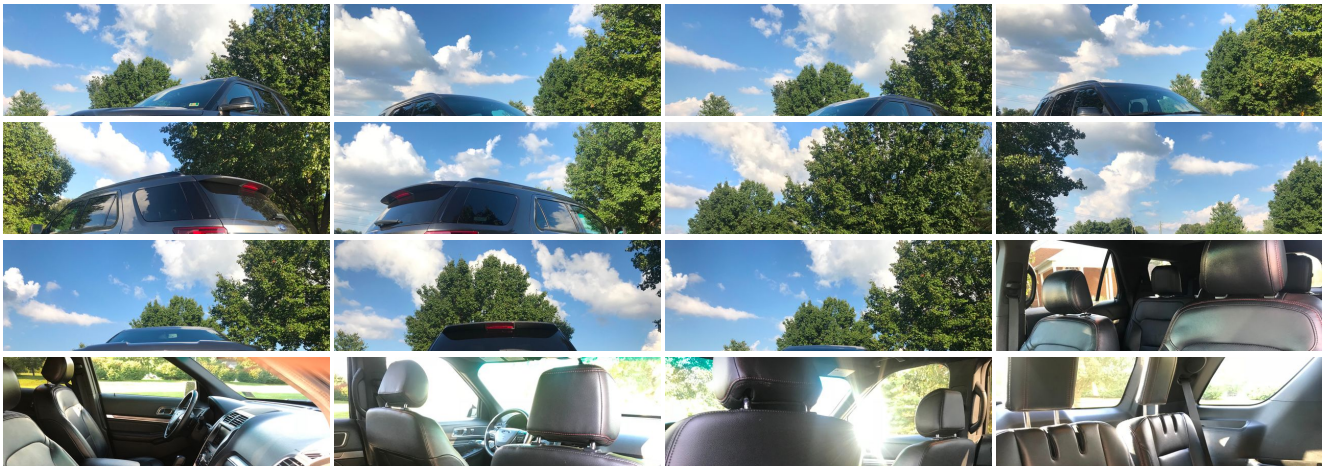

2 Fairfax St SE , Leesburg, Virginia 20175

Photos

Details

Contact

Specifications:

Year:	2016
VIN:	1FM5K8GT7GGB59464
Make:	Ford
Stock:	B59464
Model/Trim:	Explorer Sport
Condition:	Pre-Owned
Body:	SUV
Exterior:	GRAY
Engine:	ENGINE: 3.5L V6 ECOBOOST
Interior:	Black Leather
Mileage:	69,694
Drivetrain:	4 Wheel Drive