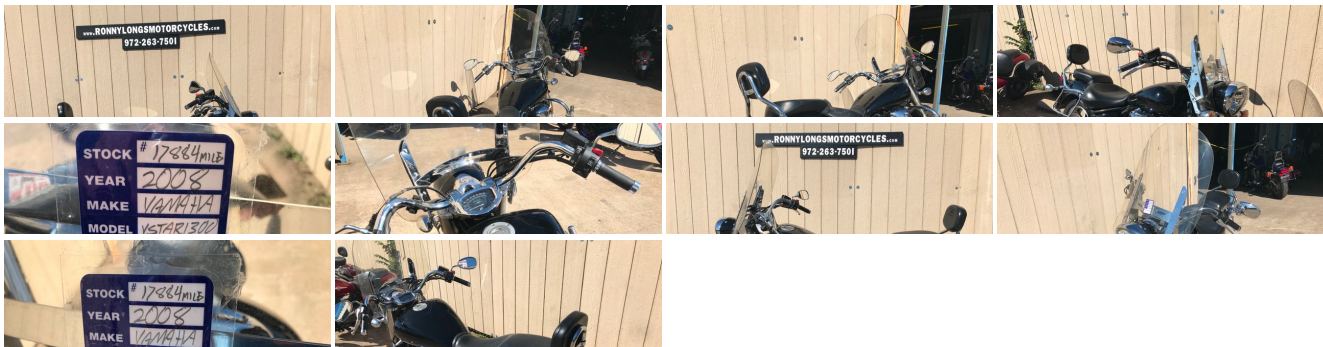

## 2008 Yamaha V Star 1300 Base

**Price \$4,200**

Estimated Payment\*: \$240

\*Estimate based on 24 months term at 9.5% APR.

\*This estimation is for informational use only and is based on the information you provide. Actual loan amounts and payments will vary based on additional items such as taxes and fees as well as the actual interest rate available to you from a financial institution.

View this vehicle on our website at [ronnylongsmotorcycles.com](http://ronnylongsmotorcycles.com)

Ronny Long's Motorcycles

972-263-7501

3126 E Main St, Grand Prairie, TX 75050

Photos

Details

Contact

**Specifications:**

<b>Year:</b>	2008
<b>VIN:</b>	JYAVP24E18A005597
<b>Make:</b>	Yamaha
<b>Model/Trim:</b>	V Star 1300 Base
<b>Condition:</b>	Pre-Owned
<b>Engine:</b>	1304 cc V Twin
<b>Exterior:</b>	Black
<b>Transmission:</b>	5 Speed Manual
<b>Mileage:</b>	17,884

## Vehicle Description

2008 YAMAHA VSTAR 1300

\$4200 Cash or Financed in house for \$4995 with \$1200 down \$240 month

90 day Layaway available on total cost or down payment with \$300 deposit

90 Day layaway available for Cash Buyers with \$300 Deposit