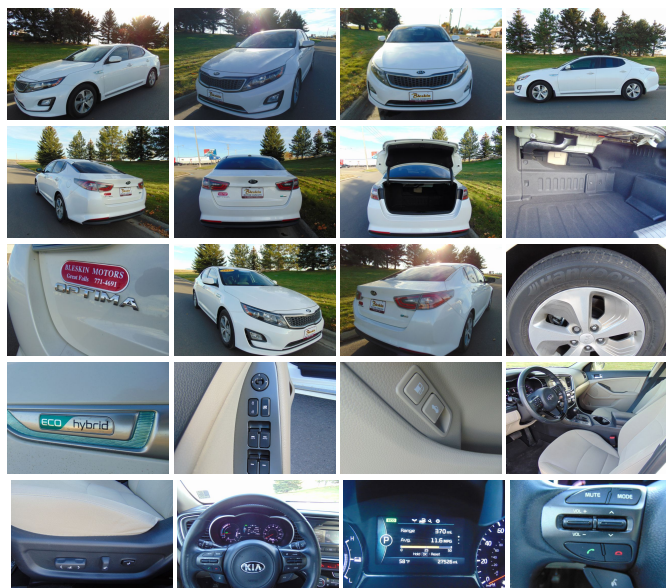

Specifications:

Year:	2015
VIN:	KNAGM4AD5F5083221
Make:	Kia
Stock:	18340
Model/Trim:	Optima Hybrid LX
Condition:	Pre-Owned
Body:	Sedan
Exterior:	Snow White Pearl
Engine:	Engine: 2.4L DOHC I4 HEV MPI -inc: CVVT
Interior:	Beige, cloth Cloth
Mileage:	27,507
Drivetrain:	Front Wheel Drive

Owners Manuals, Power Steering, AM/FM/CD/SAT/MEDIA