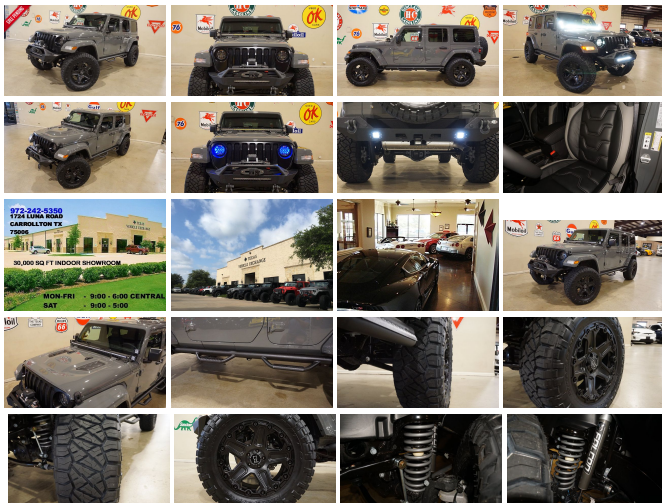

2018 Jeep Wrangler JL Unlimited Sport 4X4 CUSTOM,LIFTED,HTD LTH,ALPINE!

View this car on our website at tveauto.com/6516607/ebrochure

Our Price **\$62,900**

Specifications:

Year:	2018
VIN:	1C4HJXDG4JW209711
Make:	Jeep
Stock:	209711
Model/Trim:	Wrangler JL Unlimited Sport 4X4 CUSTOM,LIFTED,HTD LTH,ALPINE!
Condition:	Pre-Owned
Body:	SUV
Exterior:	Sting-Gray Clearcoat
Engine:	ENGINE: 3.6L V6 24V VVT UPG I W/ESS
Interior:	Black Leather
Transmission:	TRANSMISSION: 8-SPEED AUTOMATIC (850RE)
Mileage:	49
Drivetrain:	4 Wheel Drive
Economy:	City 17 / Highway 23

NATION WIDE FINANCING

SUBMIT CREDIT APP WWW.TVEAUTO.COM

OR CALL 972-242-5350

"STING GRAY EDITION"

CUSTOM BUILT 2018 JEEP WRANGLER JL
UNLIMITED SPORT 4X4 WITH 24S PACKAGE

UPGRADES INCLUDE:

- * STING GRAY CLEAR COAT
- * PAINTED TO MATCH FENDER FLARES
- * PAINTED TO MATCH 3 PIECE HARD TOP

- * CUSTOM ALEA BLACK LEATHER WITH GRAY STITCHING
- * FACTORY REMOTE START
- * CONVENIENCE GROUP
- * FACTORY 7.0 INCH TOUCH SCREEN WITH AM/FM/SIRIUS STEREO & ALPINE PREMIUM AUDIO SYSTEM
- * FACTORY BACK-UP CAMERA
- * U-CONNECT

QUICK ORDER PACKAGE 24S SPORT S

-inc: Engine: 3.6L V6 24V VVT UPG I w/ESS, Transmission: 8-Speed Automatic (850RE), Front 1-Touch Down Power Windows, Remote Keyless Entry, Speed Sensitive Power Locks, Leather Wrapped Steering Wheel, Power Heated Mirrors, Automatic Headlamps, Sun Visors w/Illuminated Vanity Mirrors, Security Alarm \$3,200